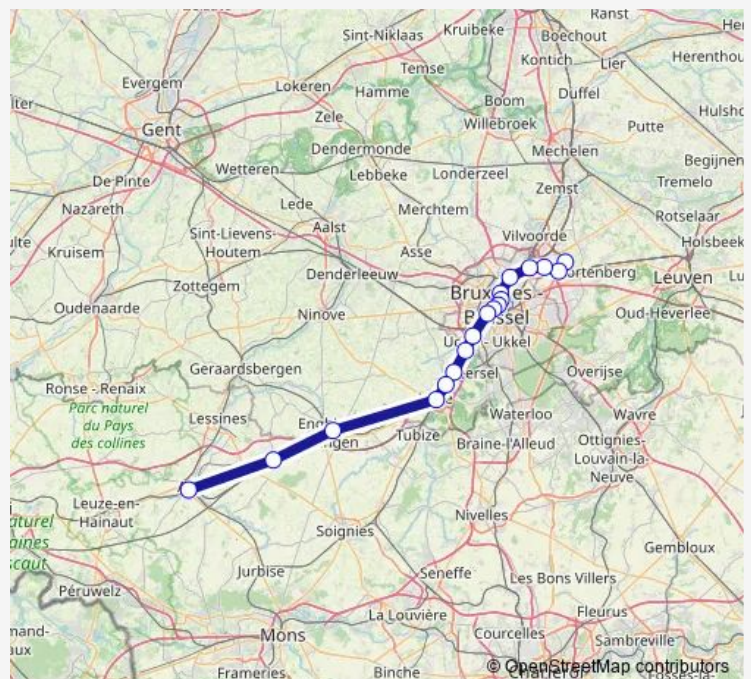

Inter Regional Rail Service Ic Brussels Airport-Zaventem - Ath

[Go to website](#)

Direction

Brussels Airport-Zaventem — Ath

18 stops

[Open route schedule](#)

Brussels Airport-Zaventem

Zaventem

Diegem

Haren-Sud

Schaerbeek

Bruxelles-Nord

Bruxelles-Congrès

Bruxelles-Central

Bruxelles-Chapelle

Bruxelles-Midi

Forest-Midi

Ruisbroek

Lot

Buizingen

Hal

Enghien

Silly

Ath

Route schedule

Brussels Airport-Zaventem — Ath

Monday 21:42

Tuesday 21:42

Wednesday 21:42

Thursday 21:42

Friday —

Saturday —

Sunday —

Route info

Direction: Brussels Airport-Zaventem

Stops: 18

Trip Duration: 1 hour 11 min

Ic — Brussels Airport-Zaventem - Ath