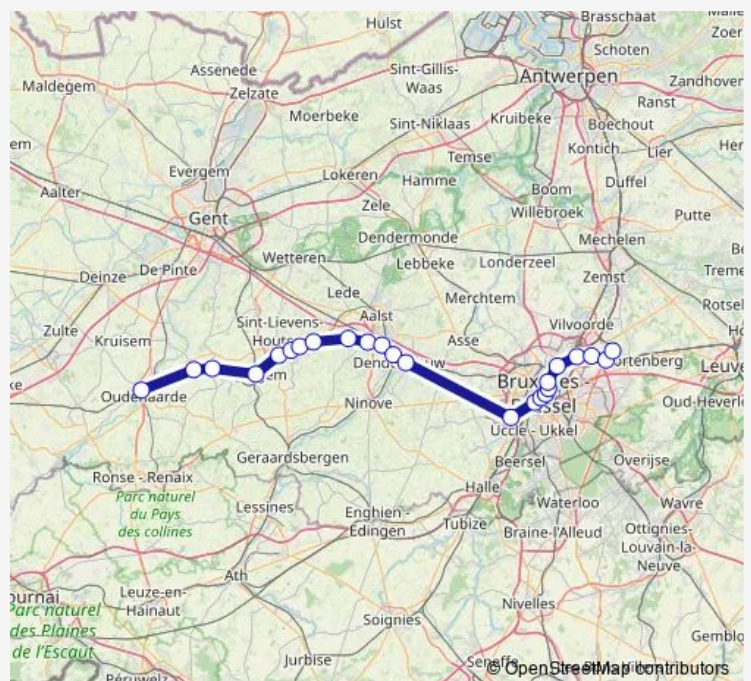

Anderlecht

Liedekerke

Denderleeuw

Welle

Haaltert

Ede

Burst

Terhagen

Thursday 22:13

Friday 22:13

Saturday 06:13-22:14

Sunday 06:13-22:14

Route info

Direction: Brussels Airport-Zaventem

Stops: 24

Trip Duration: 1 hour 18 min

■ IC — Brussels Airport-Zaventem - Audenarde

Munkzwalm

Sint-Denijs-Boekel

Audenaarde

Direction

Audenarde — Brussels Airport-Zaventem

24 stops

[Open route schedule](#)