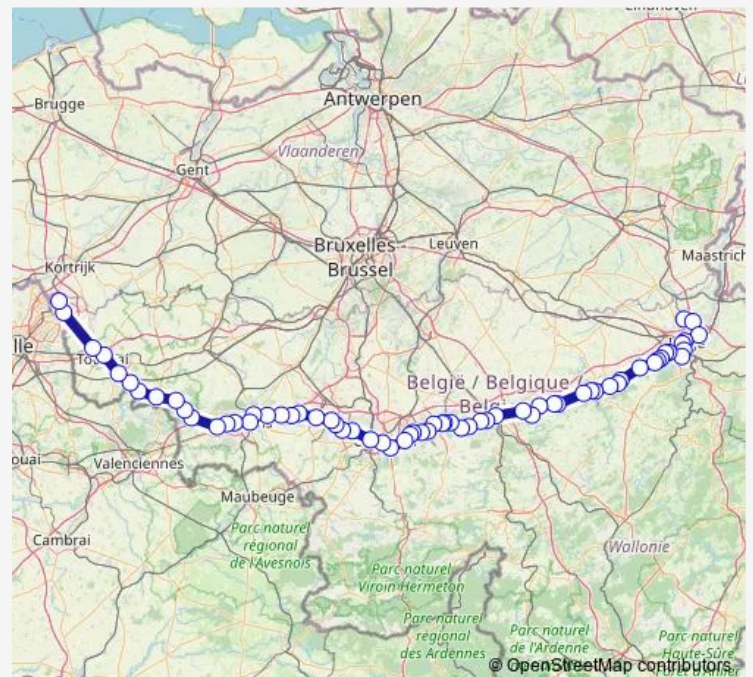

Inter Regional Rail Service IC Liers - Mouscron

[Go to website](#)

Direction

Liers — Mouscron

69 stops

[Open route schedule](#)

- Liers
- Milmort
- Herstal
- Liège-Saint-Lambert
- Liège-Carré
- Liège-Guillemins
- Sclessin
- Pont-de-Seraing
- Jemeppe-sur-Meuse
- Flémalle-Grande
- Leman
- Flémalle-Haute
- Engis
- Haute-Flône
- Amay
- Ampsin
- Huy
- Statte
- Bas-Oha
- Andenne
- Château-de-Seilles

Route schedule

Liers — Mouscron

Monday	—
Tuesday	—
Wednesday	—
Thursday	—
Friday	—
Saturday	06:16-20:16
Sunday	06:16-14:16

Route info

Direction: Liers

Stops: 69

Trip Duration: 3 hour 37 min

■ IC — Liers - Mouscron