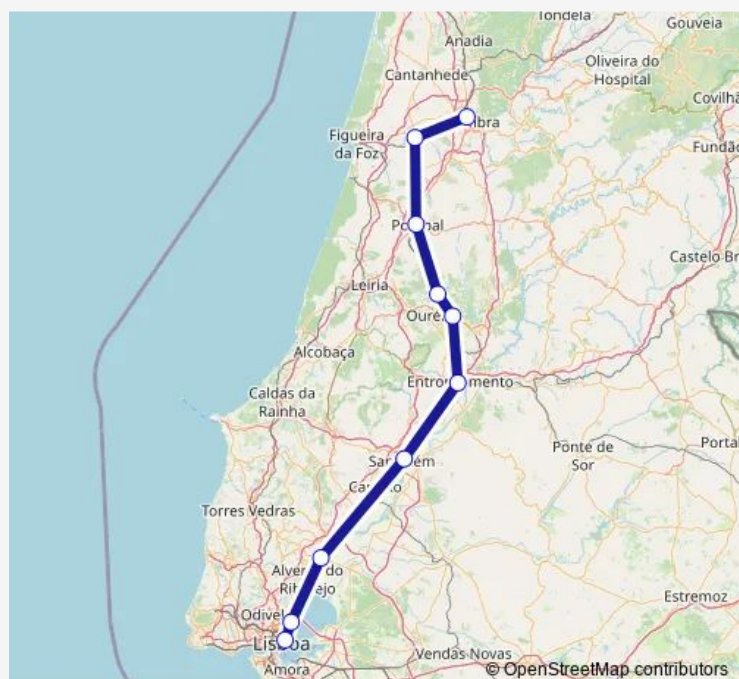

Rail IC

[Go to website](#)

Direction

Lisboa Santa Apolonia — Coimbra-B

10 stops

[Open route schedule](#)

Lisboa Santa Apolonia

Lisboa Oriente

Route schedule

Lisboa Santa Apolonia — Coimbra-B

Monday 07:30-18:30

Tuesday 07:30-18:30

Wednesday 07:30-18:30

Thursday 07:30-18:30

Friday 07:30-18:30

Saturday 07:30-18:30

Sunday 07:30-18:30

Route info

Direction: Lisboa Santa Apolonia

Stops: 10

Trip Duration: 2 hour 8 min

IC

Direction

Coimbra-B — Lisboa Santa Apolonia

10 stops

[Open route schedule](#)

Coimbra-B

Granja do Ulmeiro - Alfarelos

Pombal

Caxarias

Chao de Macas - Fatima

Entroncamento