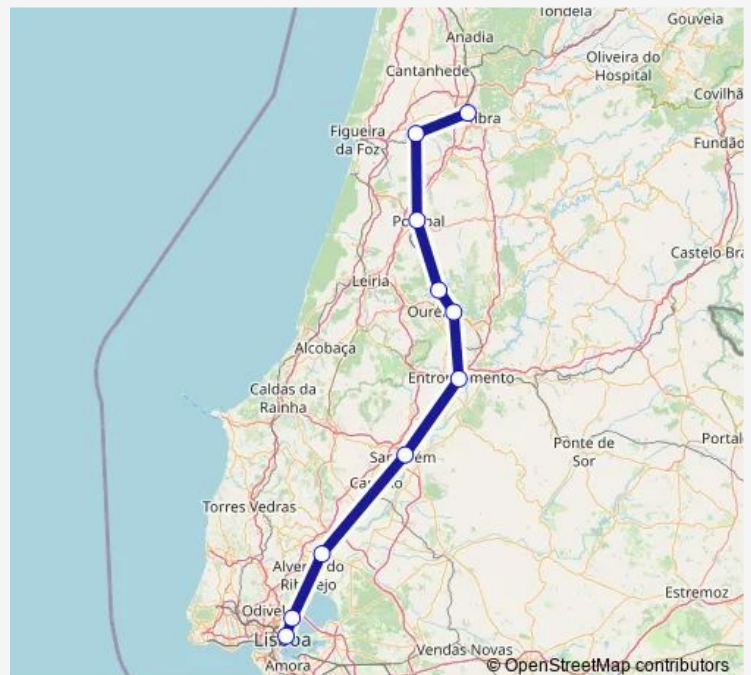

Rail Ic

[Go to website](#)

Direction

Lisboa Santa Apolonia — Coimbra-B

10 stops

[Open route schedule](#)

Lisboa Santa Apolonia

Lisboa Oriente

Route schedule

Lisboa Santa Apolonia — Coimbra-B

Monday 07:30-18:30

Tuesday 07:30-18:30

Wednesday 07:30-18:30

Thursday 07:30-18:30

Friday 07:30-18:30

Saturday 07:30-18:30

Sunday 07:30-18:30

Route info

Direction: Lisboa Santa Apolonia

Stops: 10

Trip Duration: 2 hour 8 min

Ic

Direction

Coimbra-B — Lisboa Santa Apolonia

10 stops

[Open route schedule](#)

Coimbra-B

Granja do Ulmeiro - Alfarelos

Pombal

Caxarias

Chao de Macas - Fatima

Entroncamento