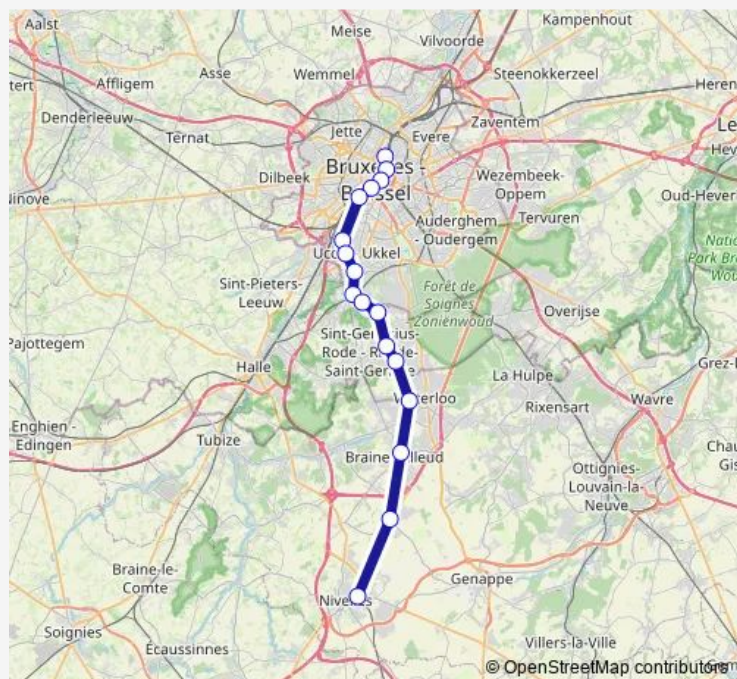

Holleken

Rhode-Saint-Genèse

De Hoek

Waterloo

Braine-l'Alleud

Lillois

Nivelles

Route schedule

Bruxelles-Nord — Nivelles

Monday

—

Tuesday

—

Wednesday

—

Thursday

—

Friday

—

Saturday

05:54

Sunday

05:54

Route info

Direction: Bruxelles-Nord

Stops: 17

Trip Duration: 0 hour 38 min

Ic — Bruxelles-Nord - Nivelles

Ic Inter Regional Rail Service time schedules and route maps are available in an offline PDF at busmaps.com. Use the busmaps.com website to see live bus times, train schedule or subway schedule, and step-by-step directions for all public transit in Brussels