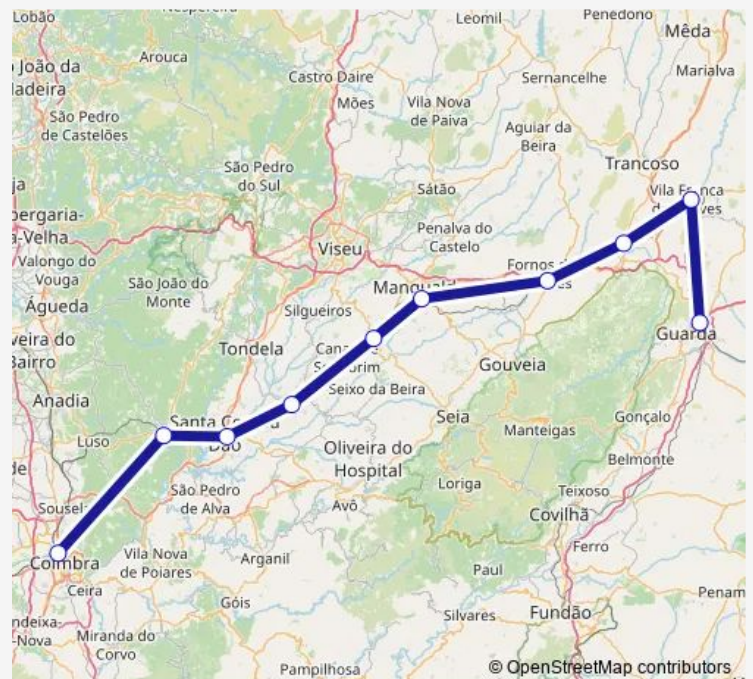

### Route schedule

Guarda — Coimbra-B

Monday 06:40-17:40

Tuesday 06:40-17:40

Wednesday 06:40-17:40

Thursday 06:40-17:40

Friday 06:40-17:40

Saturday 06:40-17:40

### Route info

Direction: Guarda

Stops: 6

Trip Duration: 2 hour 30 min

IC