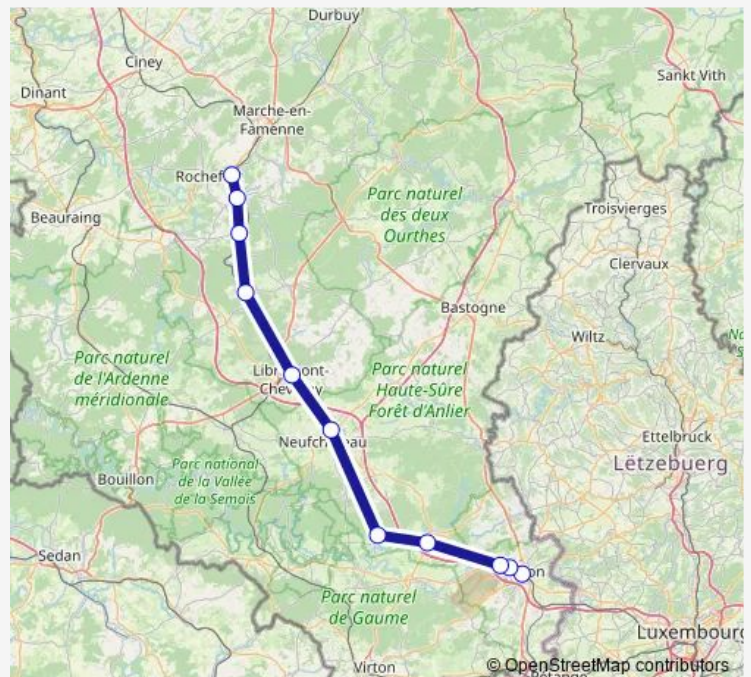

### Direction

Arlon — Rochefort-Jemelle

11 stops

[Open route schedule](#)

Arlon

Viville

Stockem

Habay

Marbehan

Neufchâteau

Libramont

Poix-Saint-Hubert

Grupont

Forrières

Rochefort-Jemelle

### Route schedule

Arlon — Rochefort-Jemelle

Monday 21:36

Tuesday 21:36

Wednesday —

Thursday 21:36

Friday 21:36

Saturday 21:36

### Route info

Direction: Arlon

Stops: 11

Trip Duration: 0 hour 54 min

■ IC — Rochefort-Jemelle - Arlon

IC Inter Regional Rail Service time schedules and route maps are available in an offline PDF at [busmaps.com](https://busmaps.com). Use the [busmaps.com](https://busmaps.com) website to see live bus times, train schedule or subway schedule, and step-by-step directions for all public transit in Redange-sur-Attert