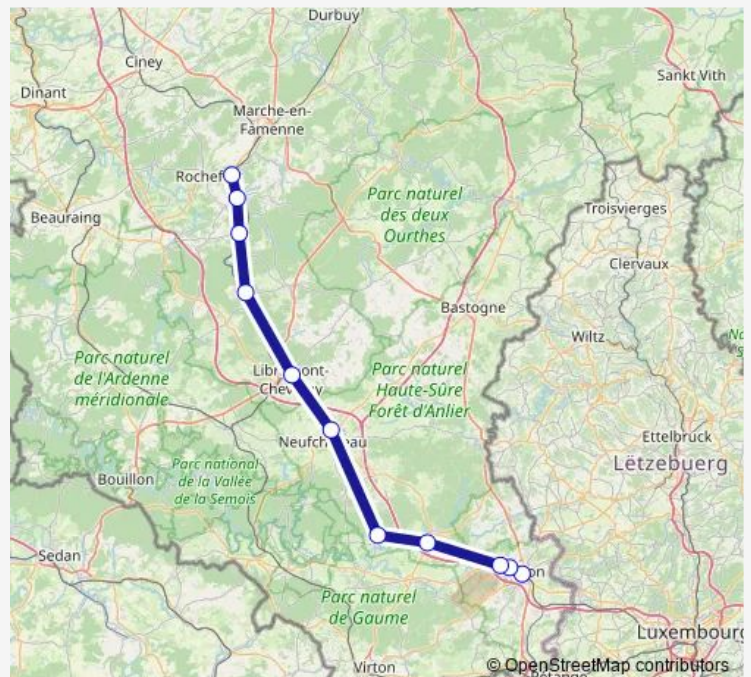

Inter Regional Rail Service Ic Rochefort-Jemelle - Arlon

[Go to website](#)

Direction

Arlon — Rochefort-Jemelle

11 stops

[Open route schedule](#)

Arlon

Viville

Rochefort-Jemelle

Route schedule

Arlon — Rochefort-Jemelle

Monday 21:36

Tuesday 21:36

Wednesday —

Thursday 21:36

Friday 21:36

Saturday 21:36

Sunday 21:36

Route info

Direction: Arlon

Stops: 11

Trip Duration: 0 hour 52 min

Ic — Rochefort-Jemelle - Arlon

Ic Inter Regional Rail Service time schedules and route maps are available in an offline PDF at busmaps.com. Use the busmaps.com website to see live bus times, train schedule or subway schedule, and step-by-step directions for all public transit in Redange-sur-Attert