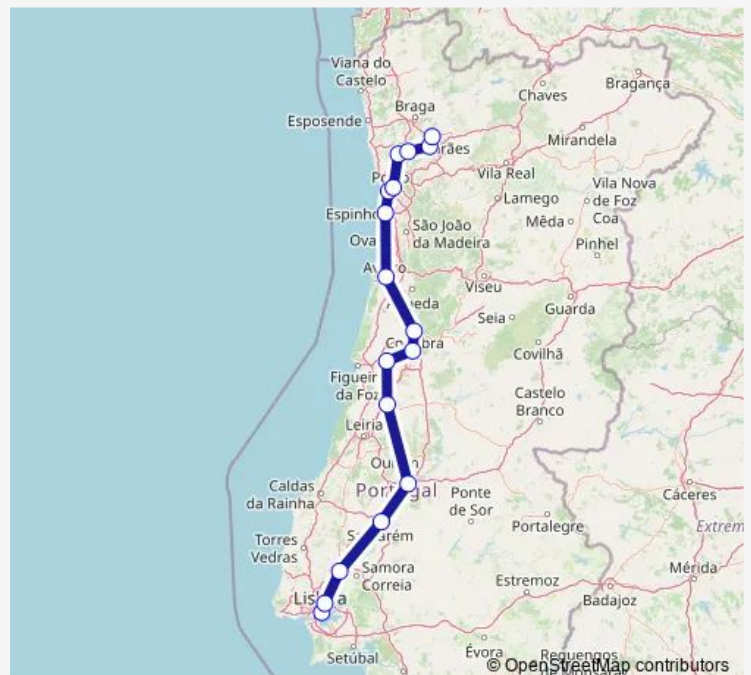

Vila Nova de Gaia - Devesas

Porto Campanha

Trofa

Santo Tirso

Vizela

Guimaraes

## Route schedule

Lisboa Santa Apolonia — Guimaraes

Monday 11:30

Tuesday 11:30

Wednesday 11:30

Thursday 11:30

Friday 11:30

Saturday 11:30

## Route info

Direction: Lisboa Santa Apolonia

Stops: 17

Trip Duration: 4 hour 9 min

IC

## Direction

Guimaraes — Lisboa Santa Apolonia

17 stops

[Open route schedule](#)

Guimaraes

Vizela

Santo Tirso

Trofa