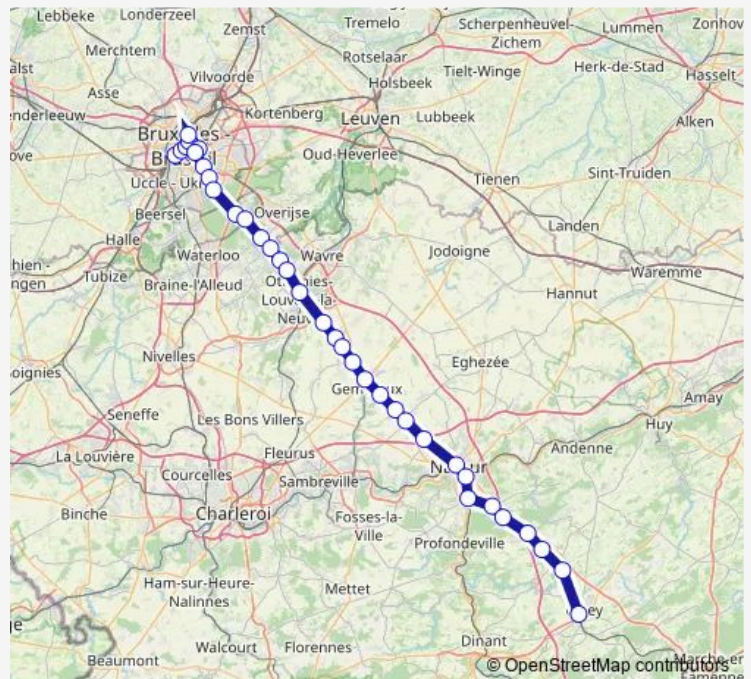

Thursday 22:32

Friday 22:32

Saturday —

Sunday —

Route info

Direction: Bruxelles-Midi

Stops: 35

Trip Duration: 1 hour 32 min

■ IC — Bruxelles-Midi - Ciney

Gembloux

Lonzée

Beuzet

Saint-Denis-Bovesse

Rhisnes

Namur

Jambes-Est