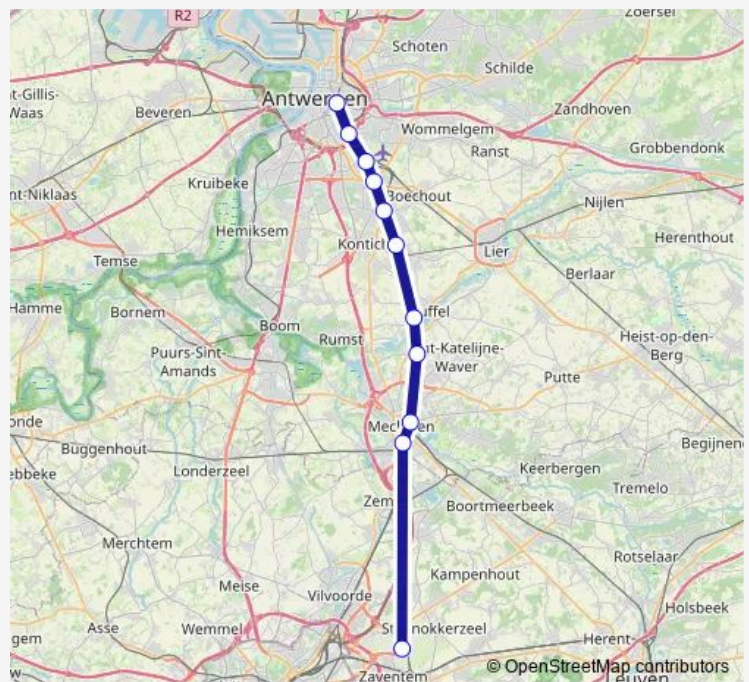

Hove

Kontich-Lint

Duffel

Sint-Katelijne-Waver

Malines-Nekkerspoel

Malines

Brussels Airport-Zaventem

### Route schedule

Anvers-Central — Brussels Airport-Zaventem

Monday 04:49-22:49

Tuesday 04:49-22:49

Wednesday 04:49-22:49

Thursday 04:49-22:49

Friday 04:49-22:49

Saturday 04:49-22:49

### Route info

Direction: Anvers-Central

Stops: 11

Trip Duration: 0 hour 30 min

Ic — Brussels Airport-Zaventem - Anvers-Central