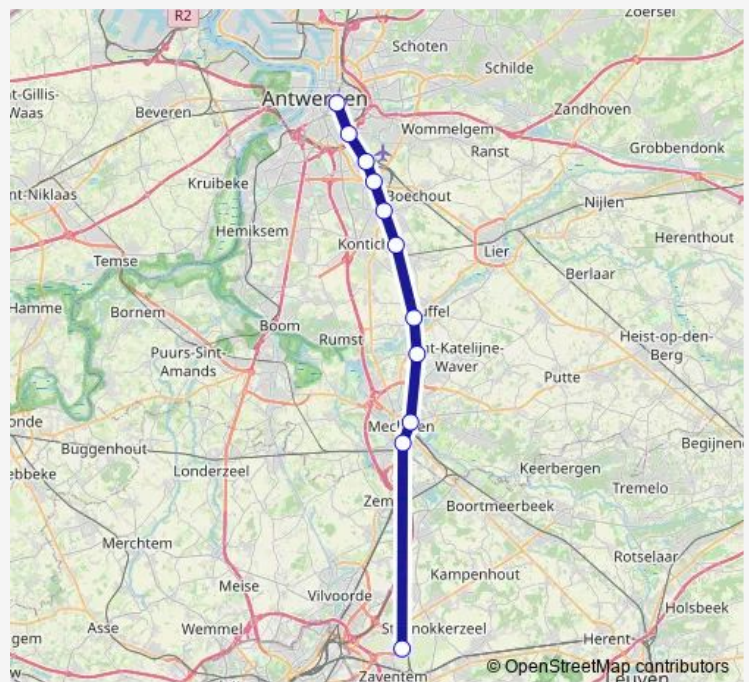

Mortsel

Mortsel-Oude God

Hove

Kontich-Lint

Duffel

Sint-Katelijne-Waver

Malines-Nekkerspoel

Malines

Saturday 04:49-22:49

Sunday 04:49-22:49

Route info

Direction: Anvers-Central

Stops: 11

Trip Duration: 0 hour 30 min

■ IC — Brussels Airport-Zaventem - Anvers-Central

Direction

Brussels Airport-Zaventem — Anvers-Central

11 stops

[Open route schedule](#)

Brussels Airport-Zaventem

Malines

Malines-Nekkerspoel

Sint-Katelijne-Waver

Duffel

Monday 05:37-23:37

Tuesday 05:37-23:37

Wednesday 05:37-23:37

Thursday 05:37-23:37

Friday 05:37-23:37

Saturday 05:38-23:38

Sunday 05:38-23:38

Route info