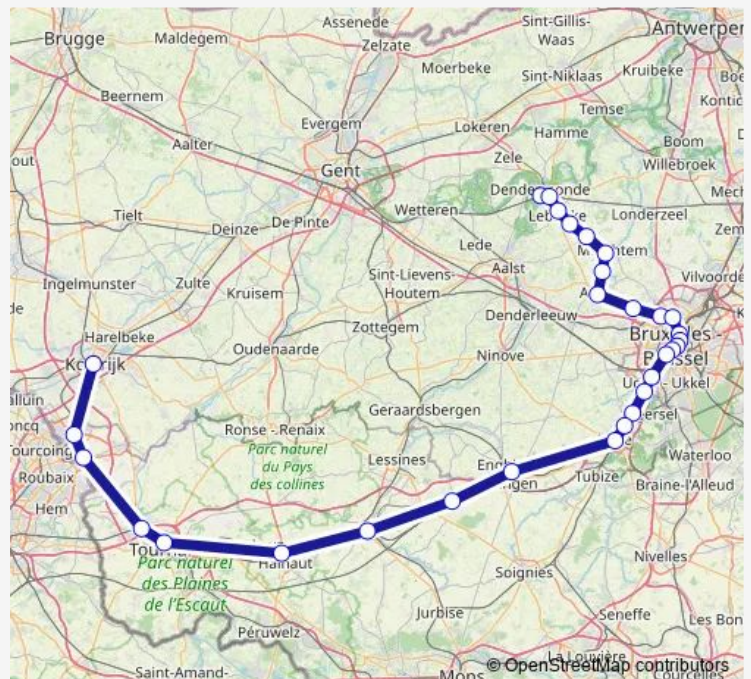

Thursday 06:38-21:38

Friday 06:38-21:38

Saturday —

Sunday —

Route info

Direction: Courtrai

Stops: 30

Trip Duration: 2 hour 18 min