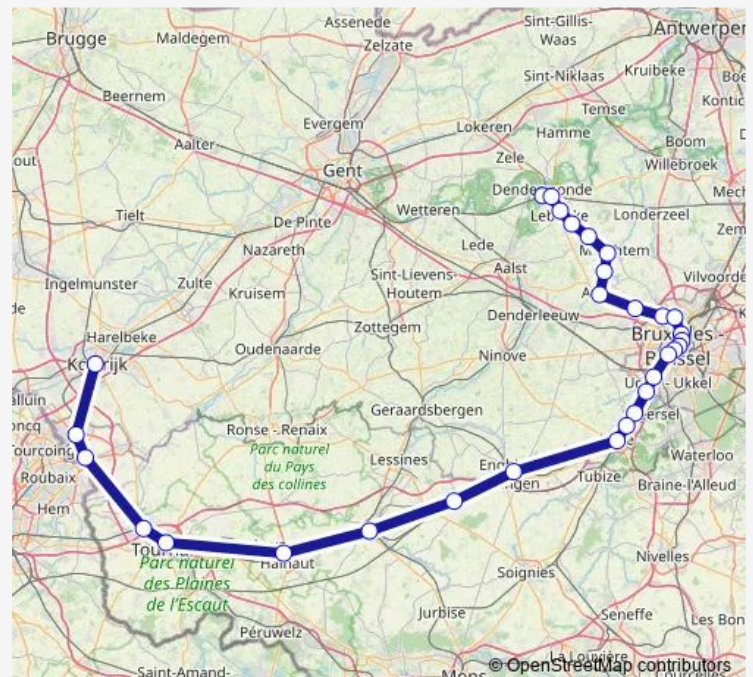

Thursday 06:38-21:38

Friday 06:38-21:38

Saturday —

Sunday —

Route info

Direction: Courtrai

Stops: 30

Trip Duration: 2 hour 18 min