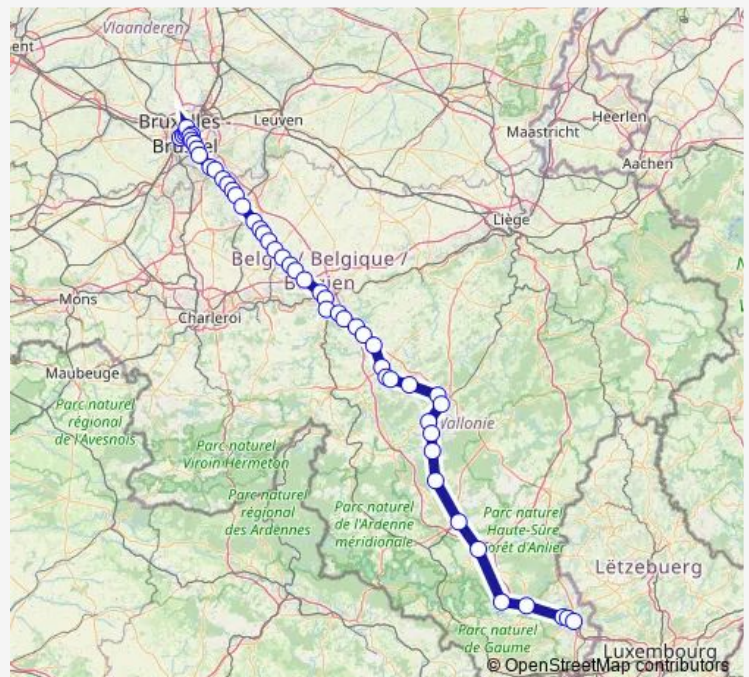

Blanmont

Chastre

Ernage

Route schedule

Bruxelles-Midi — Arlon

Monday —

Tuesday —

Wednesday —

Thursday —

Friday —

Saturday 12:03

Sunday 10:03-20:03

Route info

Direction: Bruxelles-Midi

Stops: 54

Trip Duration: 3 hour 19 min