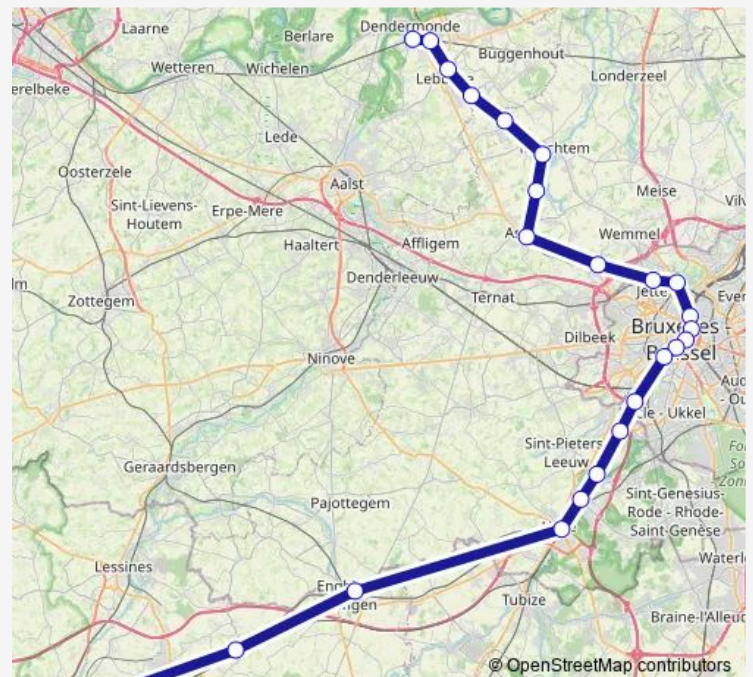

Inter Regional Rail Service Ic Ath - Termonde

[Go to website](#)

Direction

Termonde — Ath

33 stops

[Open route schedule](#)

Termonde

Sint-Gillis

Lebbeke

Heizijde

Opwijk

Merchtem

Mollem

Asse

Zellik

Jette

Bockstael

Bruxelles-Nord

Bruxelles-Congrès

Bruxelles-Central

Bruxelles-Chapelle

Bruxelles-Midi

Ruisbroek

Lot

Buizingen

Hal

Lembeek

Route schedule

Termonde — Ath

Monday 23:04

Tuesday 23:04

Wednesday 23:04

Thursday 23:04

Friday 23:04

Saturday —

Sunday —

Route info

Direction: Termonde

Stops: 33

Trip Duration: 1 hour 33 min

Ic — Ath - Termonde