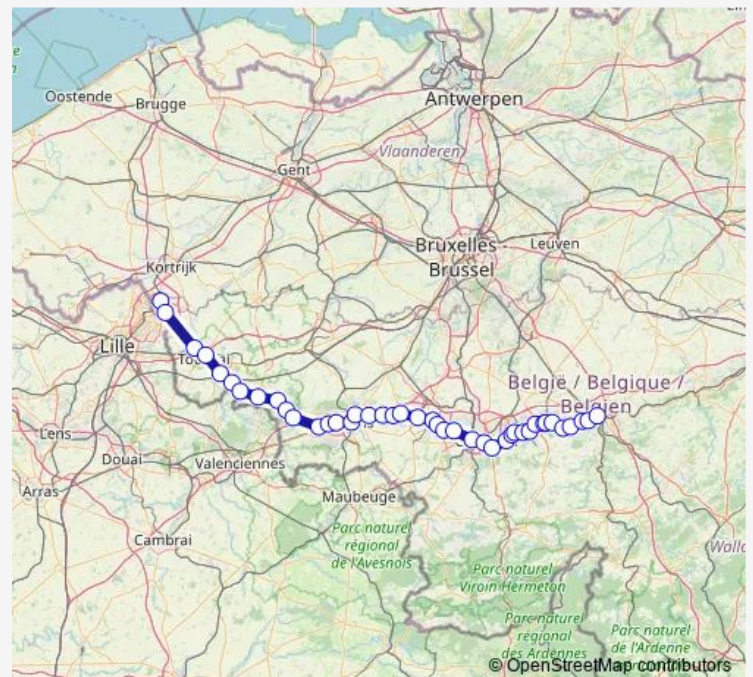

Thursday —

Friday —

Saturday 21:08

Sunday —

Route info

Direction: Mouscron

Stops: 45

Trip Duration: 2 hour 19 min