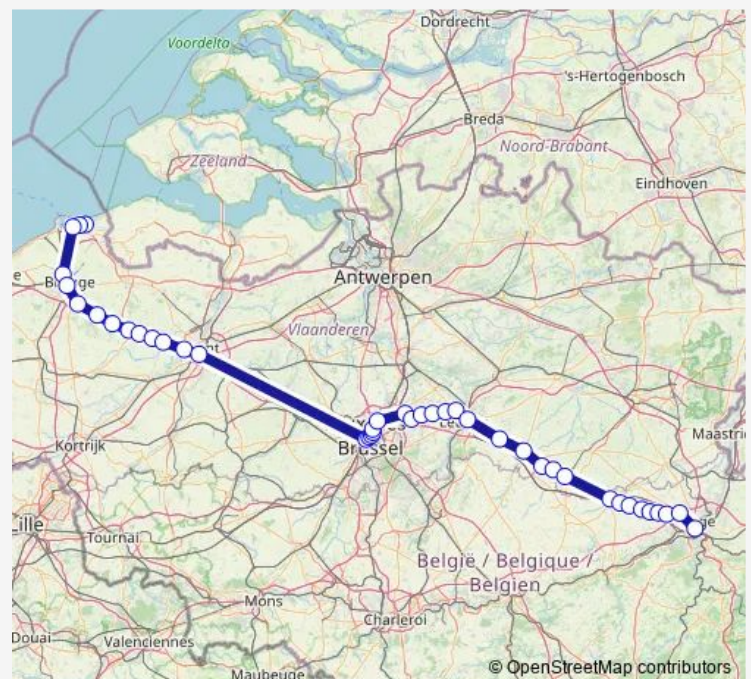

Thursday 04:08-20:08

Friday 04:08-20:08

Saturday —

Sunday —

Route info

Direction: Liège-Guillemins

Stops: 41

Trip Duration: 3 hour 7 min