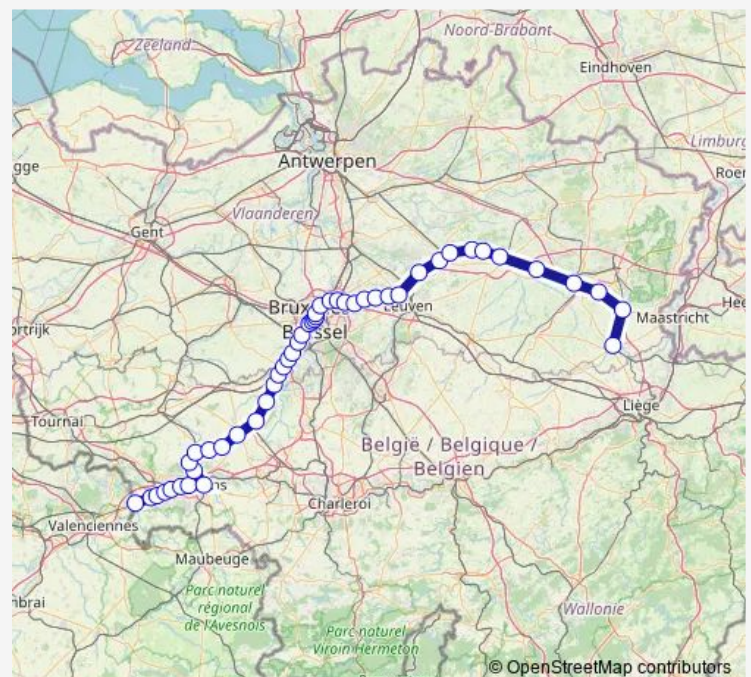

Inter Regional Rail Service IC Tongres - Quiévrain

[Go to website](#)

Direction

Tongres — Quiévrain

48 stops

[Open route schedule](#)

Tongres

Bilzen

Diepenbeek

Hasselt

Schulen

Diest

Zichem

Testelt

Langdorp

Aarschot

Wezemaal

Herent

Veltem

Erps-Kwerps

Kortenberg

Nossegem

Zaventem

Diegem

Haren-Sud

Schaerbeek

Bruxelles-Nord

Route schedule

Tongres — Quiévrain

Monday 05:42-17:42

Tuesday 05:42-17:42

Wednesday 05:42-17:42

Thursday 05:42-17:42

Friday 05:42-17:42

Saturday —

Sunday —

Route info

Direction: Tongres

Stops: 48

Trip Duration: 3 hour 8 min

■ IC — Tongres - Quiévrain

BusMaps