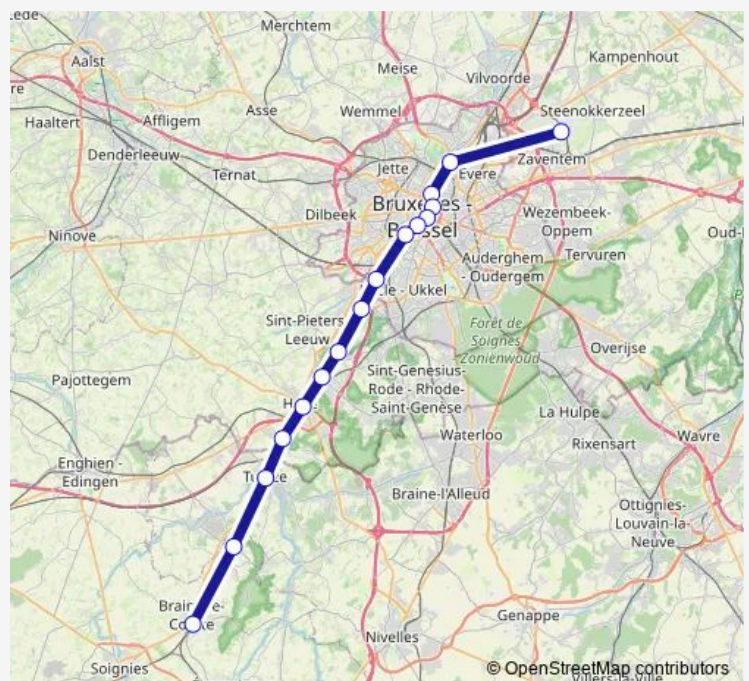

Brussels Airport-Zaventem — Braine-le-Comte

Monday

—

Tuesday

—

Wednesday

—

Thursday

—

Friday

—

Saturday

05:30-22:30

Sunday

05:30-14:30

Route info

Direction: Brussels Airport-Zaventem

Stops: 16

Trip Duration: 0 hour 45 min

Ic — Brussels Airport-Zaventem - Braine-le-Comte

Direction

Braine-le-Comte — Brussels Airport-Zaventem

16 stops

[Open route schedule](#)

Braine-le-Comte

Hennuyères

Tubize

Lembeek

Hal

Buizingen

Lot

Ruisbroek