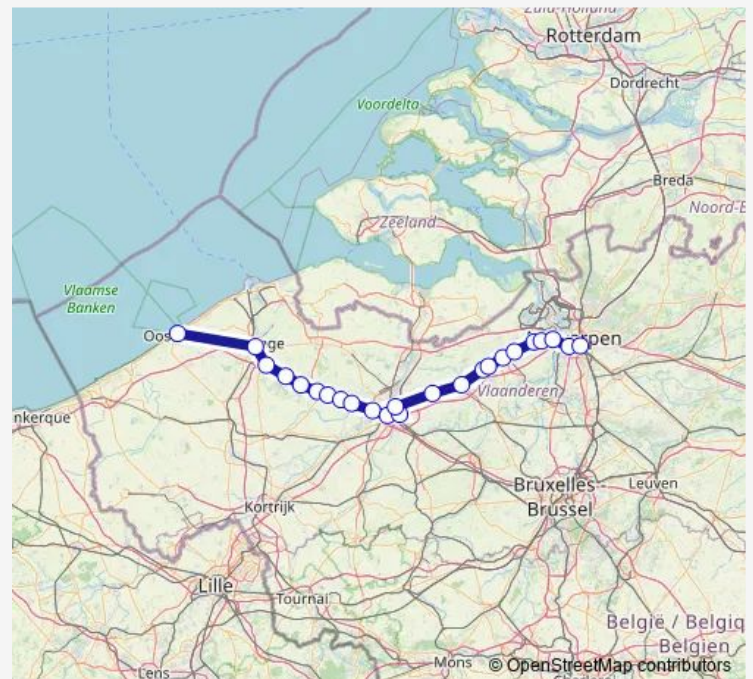

Inter Regional Rail Service IC Anvers-Berchem - Ostende

[Go to website](#)

Direction

Ostende — Anvers-Berchem

24 stops

[Open route schedule](#)

Ostende

Bruges

Nieuwkerken-Waas

Beveren

Melsele

Route schedule

Ostende — Anvers-Berchem

Monday —

Tuesday —

Wednesday —

Thursday —

Friday —

Saturday —

Sunday 22:09

Route info

Direction: Ostende

Stops: 24

Trip Duration: 1 hour 39 min

■ IC — Anvers-Berchem - Ostende

Zwijndrecht

Anvers-Sud

Anvers-Berchem

IC Inter Regional Rail Service time schedules and route maps are available in an offline PDF at busmaps.com. Use the busmaps.com website to see live bus times, train schedule or subway schedule, and step-by-step directions for all public transit in Sint-Niklaas