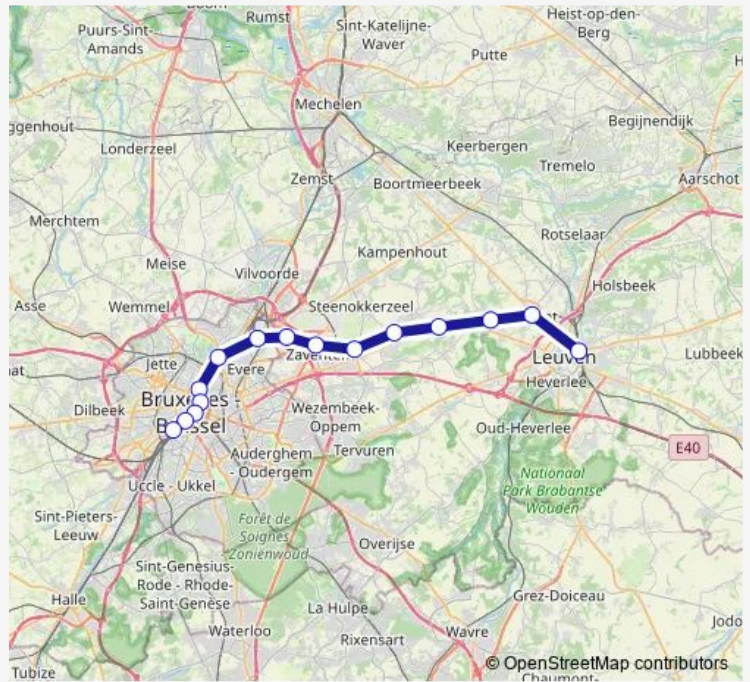

Inter Regional Rail Service Ic Bruxelles-Midi - Louvain

[Go to website](#)

Direction
 Louvain — Bruxelles-Midi
 15 stops
[Open route schedule](#)

- Louvain
- Herent
- Veltem
- Erps-Kwerps
- Kortenberg
- Nossegem
- Zaventem
- Diegem
- Haren-Sud
- Schaerbeek
- Bruxelles-Nord
- Bruxelles-Congrès
- Bruxelles-Central
- Bruxelles-Chapelle
- Bruxelles-Midi

Route schedule
 Louvain — Bruxelles-Midi

Monday	—
Tuesday	—
Wednesday	—
Thursday	—
Friday	—
Saturday	22:14
Sunday	07:17-22:17

Route info
 Direction: Louvain
 Stops: 15
 Trip Duration: 0 hour 29 min

Ic — Bruxelles-Midi - Louvain **BusMaps**

Direction:

Stops: 0

Trip Duration: — min

Direction

Louvain — Bruxelles-Midi

13 stops

[Open route schedule](#)

Louvain

Wednesday —

Thursday 22:05

Friday 22:05

Saturday 07:05-22:05

Sunday 07:05-22:05

Route info

Direction: Louvain

Stops: 13