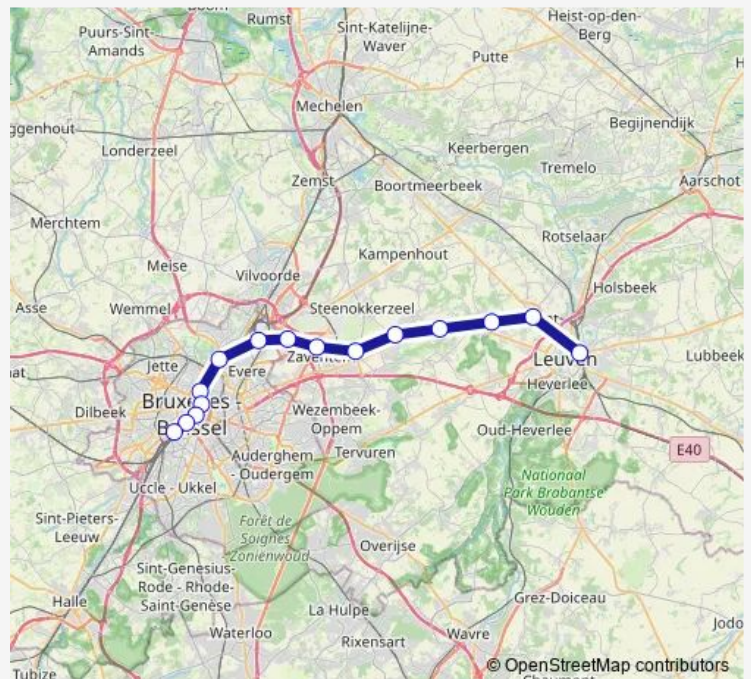

### Route schedule

Louvain — Bruxelles-Midi

Monday —

Tuesday —

Wednesday —

Thursday —

Friday —

Saturday 07:17-22:17

### Route info

Direction: Louvain

Stops: 15

Trip Duration: 0 hour 29 min

■ IC — Bruxelles-Midi - Louvain