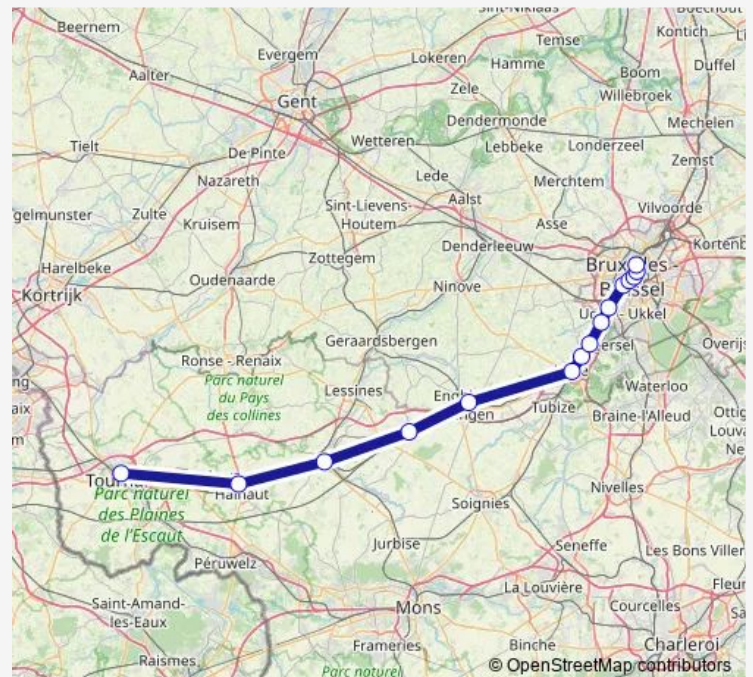

Inter Regional Rail Service Ic Bruxelles-Nord - Tournai

[Go to website](#)

Direction

Tournai — Bruxelles-Nord

15 stops

[Open route schedule](#)

Tournai

Leuze

Ath

Silly

Enghien

Hal

Buizingen

Lot

Ruisbroek

Forest-Midi

Bruxelles-Midi

Bruxelles-Chapelle

Bruxelles-Central

Bruxelles-Congrès

Bruxelles-Nord

Route schedule

Tournai — Bruxelles-Nord

Monday —

Tuesday —

Wednesday —

Thursday —

Friday —

Saturday 22:45

Sunday —

Route info

Direction: Tournai

Stops: 15

Trip Duration: 1 hour 15 min

Ic — Bruxelles-Nord - Tournai