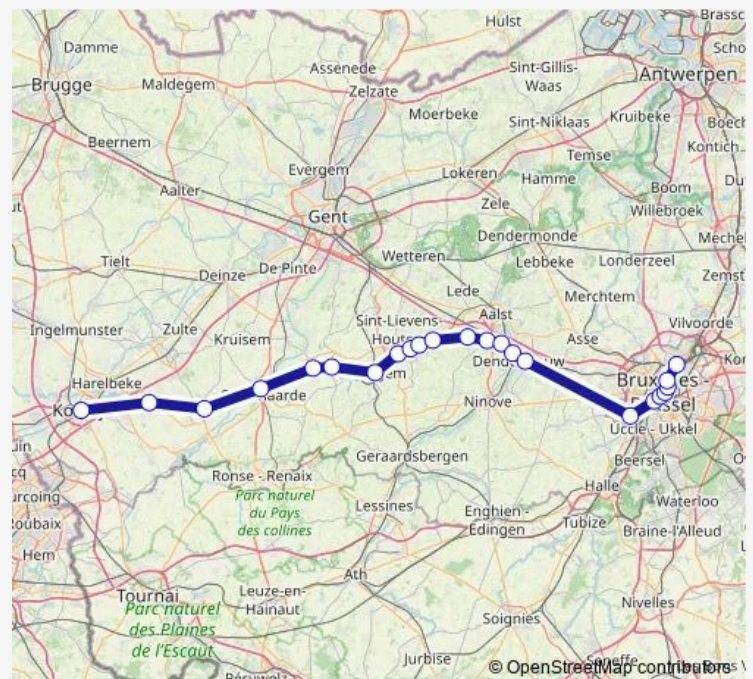

Sint-Denijs-Boekel

Audenarde

Anzegem

Route schedule

Schaerbeek — Courtrai

Monday 05:47-19:47

Tuesday 05:47-19:47

Wednesday 05:47-19:47

Thursday 05:47-19:47

Friday 05:47-19:47

Saturday —

Sunday —

Route info

Direction: Schaerbeek

Stops: 23

Trip Duration: 1 hour 29 min

■ IC — Schaerbeek - Courtrai

Vichte

Courtrai

Direction

Schaerbeek — Courtrai

12 stops

[Open route schedule](#)

Schaerbeek

Thursday 05:16

Friday 05:16

Saturday —

Sunday —

Route info

Direction: Schaerbeek

Stops: 12

Trip Duration: 1 hour 25 min