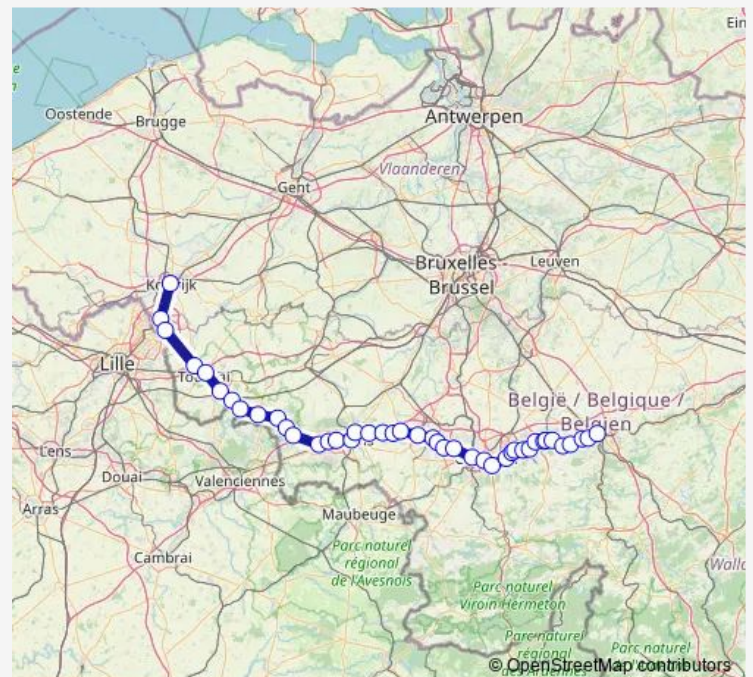

### Route info

Direction: Courtrai

Stops: 43

Trip Duration: 2 hour 17 min

■ IC — Namur - Courtrai

La Louvière-Sud

Morlanwelz

Carnières