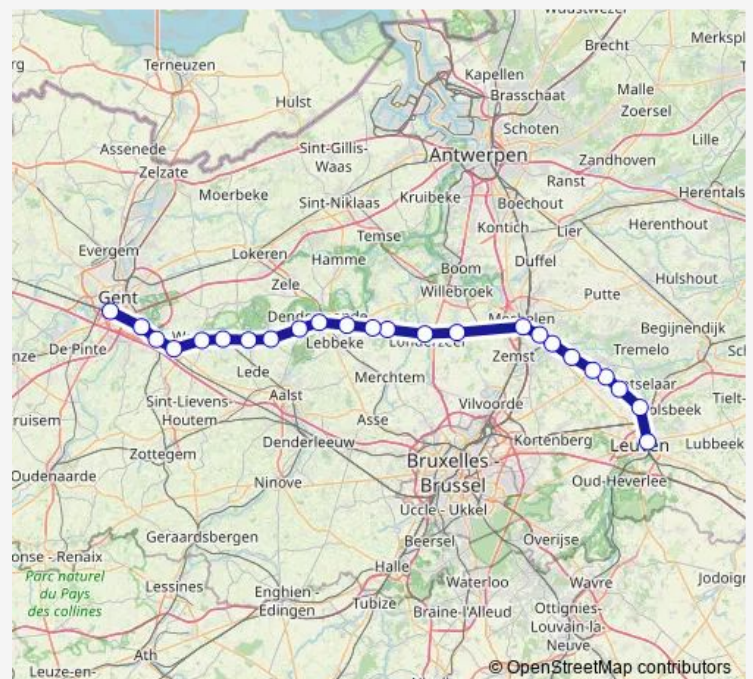

Schellebelle

Wetteren

Kwatrecht

Route schedule

Louvain — Gand-Saint-Pierre

Monday 05:46-21:47

Tuesday 05:46-21:47

Wednesday 05:46-21:47

Thursday 05:46-21:47

Friday 05:46-21:47

Saturday —

Sunday —

Route info

Direction: Louvain

Stops: 24

Trip Duration: 1 hour 15 min

■ IC — Louvain - Gand-Saint-Pierre

Melle

Merelbeke

Gand-Saint-Pierre

Direction

Louvain — Gand-Saint-Pierre

26 stops

[Open route schedule](#)

Louvain

Herent

Veltem

Erps-Kwerps

Kortenberg

Nossegem

Brussels Airport-Zaventem

Schaerbeek