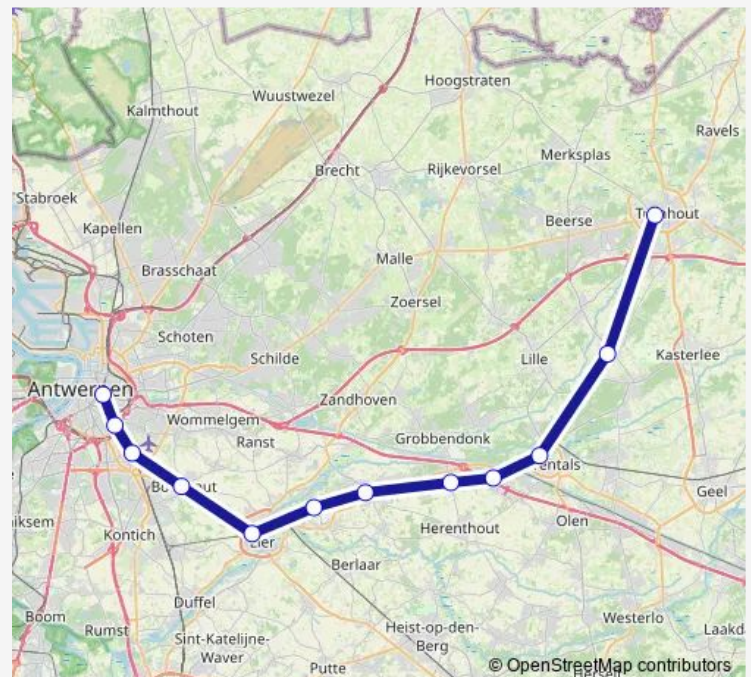

Tielen

Turnhout

Route schedule

Anvers-Central — Turnhout

Monday 05:45-23:53

Tuesday 05:45-23:53

Wednesday 05:45-21:47

Thursday 05:45-23:53

Friday 05:45-23:53

Saturday 07:51-23:53

Sunday 07:51-23:53

Route info

Direction: Anvers-Central

Stops: 12

Trip Duration: 0 hour 55 min

■ IC — Anvers-Central - Turnhout

Direction

Turnhout — Anvers-Central

12 stops

[Open route schedule](#)

Turnhout

Tielen

Herentals

Wolfstee

Route schedule

Turnhout — Anvers-Central

Monday 05:21-22:16

Tuesday 05:21-22:16

Wednesday 05:21-20:21

Thursday 05:21-22:16

Friday 05:21-22:16

Saturday 06:16-22:16