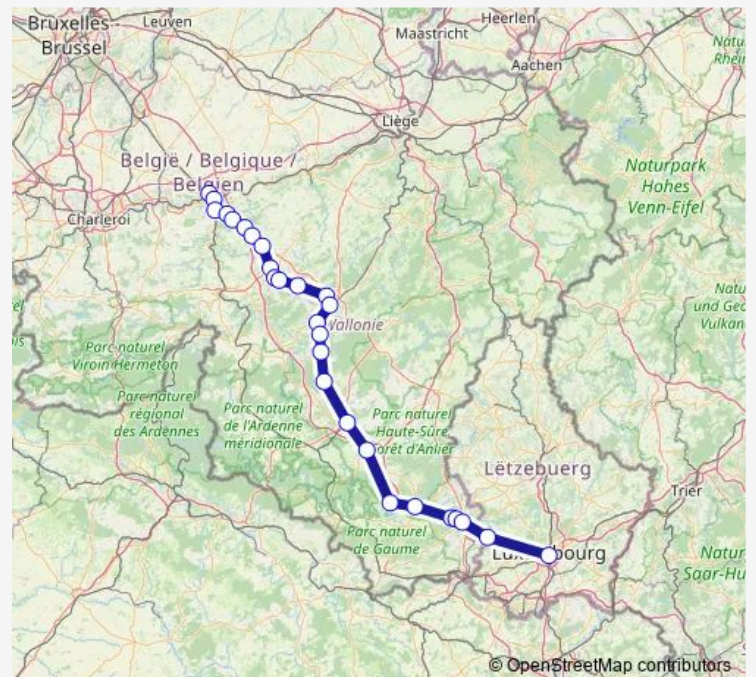

Monday 21:11

Tuesday 21:11

Wednesday 21:11

Thursday 21:11

Friday 21:11

Saturday 21:11

Sunday 21:11

Route info

Direction:

Stops: 0

Trip Duration: – min

■ IC — Luxembourg (LU) - Namur

Direction

Namur — Luxembourg (Lu)

27 stops

[Open route schedule](#)

Saturday —

Sunday —

Route info

Direction: Namur

Stops: 27

Trip Duration: 2 hour 13 min

Sterpenich-Frontière

Luxembourg (Lu)

Tuesday 21:24

Wednesday 21:24

Thursday 21:24

Friday 21:24

Saturday —

Sunday —

Route info

Direction: Sterpenich-Frontière