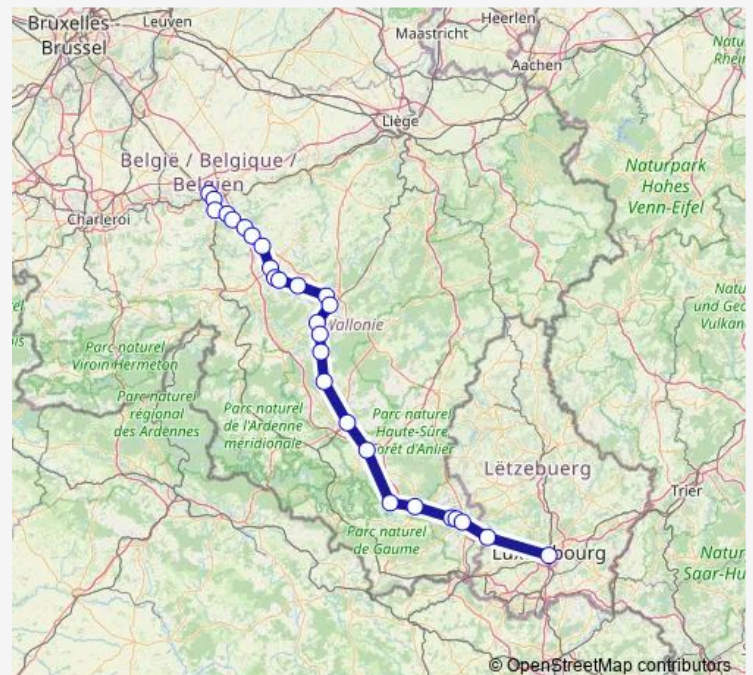

### Direction

Luxembourg (Lu) — Sterpenich-Frontière

2 stops

[Open route schedule](#)

Luxembourg (Lu)

Sterpenich-Frontière

### Route schedule

Luxembourg (Lu) — Sterpenich-Frontière

Monday	21:11
Tuesday	21:11
Wednesday	21:11
Thursday	21:11
Friday	21:11
Saturday	21:11
Sunday	21:11

### Route info

Direction: Luxembourg (Lu)

Stops: 2

Trip Duration: 0 hour 13 min

■ Ic — Luxembourg (LU) - Namur

**Direction**

Namur — Luxembourg (Lu)

27 stops

## Route info

Direction: Namur

Stops: 27

Trip Duration: 2 hour 13 min

Sterpenich-Frontière

Luxembourg (Lu)