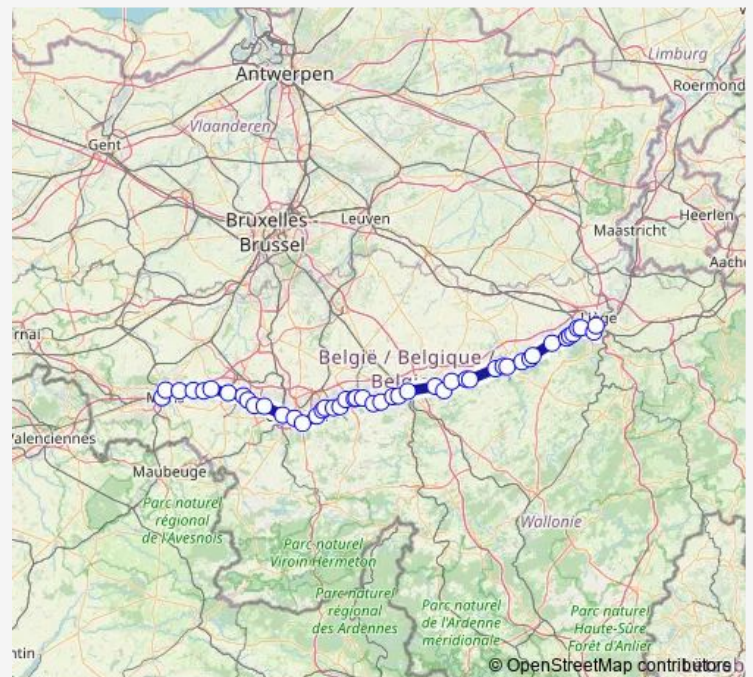

Inter Regional Rail Service Ic Liège-Guillemins - Mons

[Go to website](#)

Direction

Mons — Liège-Guillemins

47 stops

[Open route schedule](#)

- Mons
- Nimy
- Obourg
- Havré
- Thieu
- Bracquegnies
- La Louvière-Sud
- Morlanwelz
- Carnières
- Piéton
- Forchies
- Marchienne-au-Pont
- Charleroi-Central
- Couillet
- Châtelet
- Le Campinaire
- Farciennes
- Aiseau
- Tamines
- Auvelais
- Jemeppe-sur-Sambre

Route schedule

Mons — Liège-Guillemins

Monday	04:37-20:38
Tuesday	04:37-20:38
Wednesday	04:37-20:38
Thursday	04:37-20:38
Friday	04:37-20:38
Saturday	06:15
Sunday	06:15

Route info

Direction: Mons

Stops: 47

Trip Duration: 2 hour 8 min

Marche-les-Dames

Namêche

Sclaigneaux

Château-de-Seilles

Andenne

Bas-Oha

Statte

Huy

Sunday —

Route info

Direction: Liège-Guillemins

Stops: 47

Trip Duration: 2 hour 9 min

Ham-sur-Sambre

Jemeppe-sur-Sambre

Auvelais