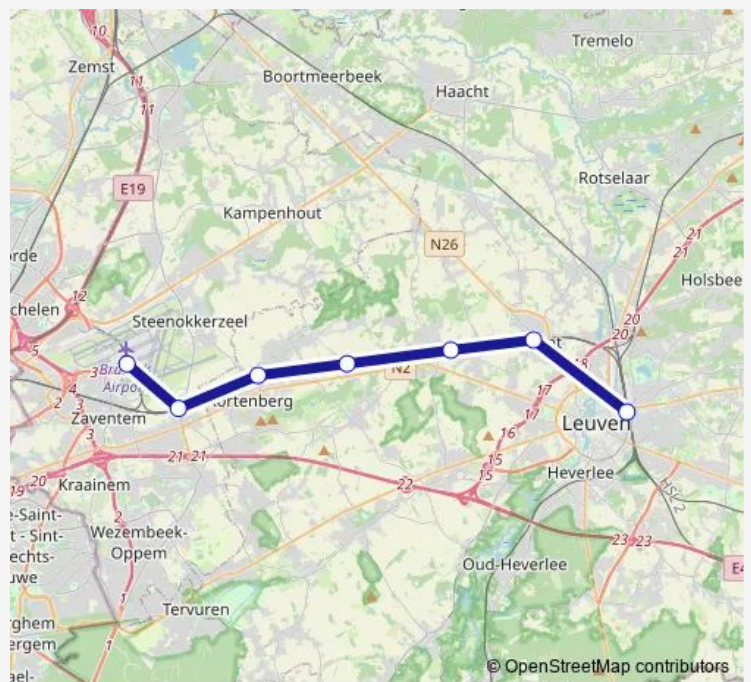

Inter Regional Rail Service IC Brussels Airport-Zaventem - Louvain

[Go to website](#)

Direction

Louvain — Brussels Airport-Zaventem

7 stops

[Open route schedule](#)

Louvain

Herent

Tuesday —

Wednesday —

Thursday —

Friday —

Saturday 05:24-06:24

Sunday 05:24-06:24

Route info

Direction: Louvain

Stops: 7

Trip Duration: 0 hour 15 min

■ IC — Brussels Airport-Zaventem - Louvain

IC Inter Regional Rail Service time schedules and route maps are available in an offline PDF at busmaps.com. Use the busmaps.com website to see live bus times, train schedule or subway schedule, and step-by-step directions for all public transit in Brussels