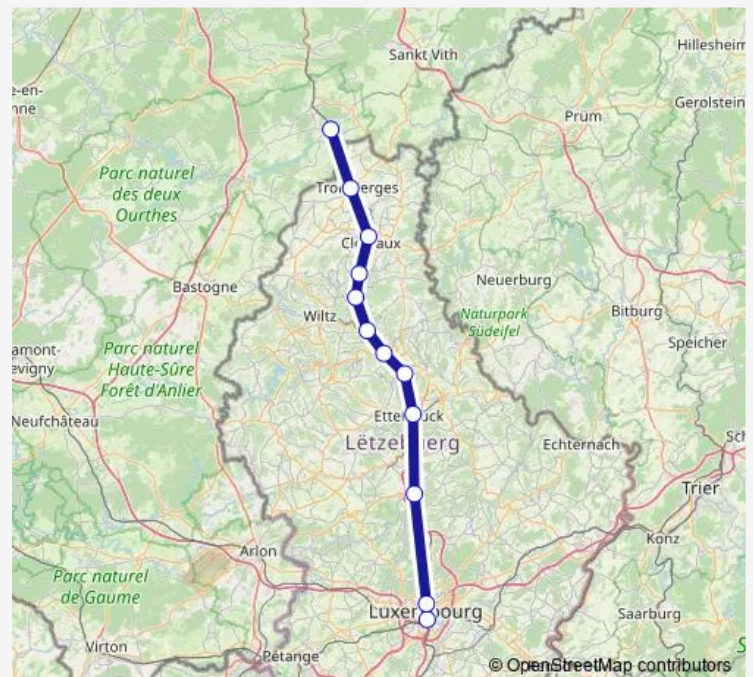

Pfaffenthal-Kirchberg, Gare

Luxembourg, Gare Centrale

Route schedule

Gouvy, Gare — Luxembourg, Gare Centrale

Monday 05:23-22:24

Tuesday 05:23-22:24

Wednesday 05:23-22:24

Thursday 05:23-22:24

Friday 05:23-22:24

Saturday 07:24-21:24

Sunday 08:17-22:17

Route info

Direction: Gouvy, Gare

Stops: 12

Trip Duration: 1 hour 22 min

■ IC

Direction

Arlon, Gare — Luxembourg, Gare Centrale

2 stops

[Open route schedule](#)

Arlon, Gare

Luxembourg, Gare Centrale

Route schedule

Arlon, Gare — Luxembourg, Gare Centrale

Monday	07:29-23:29
Tuesday	07:29-23:29
Wednesday	07:29-23:29
Thursday	07:29-23:29
Friday	07:29-23:29
Saturday	06:29-23:29
Sunday	06:29-23:29

Route info

Direction: Arlon, Gare

Stops: 2

Trip Duration: 0 hour 20 min