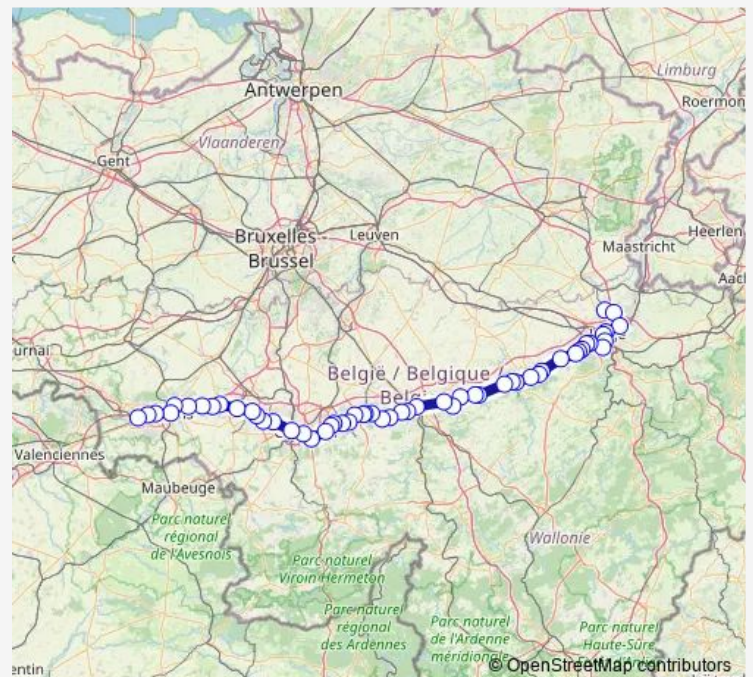

Inter Regional Rail Service Ic Liers - Saint-Ghislain

[Go to website](#)

Direction

Liers — Saint-Ghislain

55 stops

[Open route schedule](#)

Liers

Milmort

Bas-Oha

Andenne

Château-de-Seilles

Route schedule

Liers — Saint-Ghislain

Monday —

Tuesday —

Wednesday —

Thursday —

Friday —

Saturday 19:16

Sunday 19:16

Route info

Direction: Liers

Stops: 55

Trip Duration: 2 hour 44 min