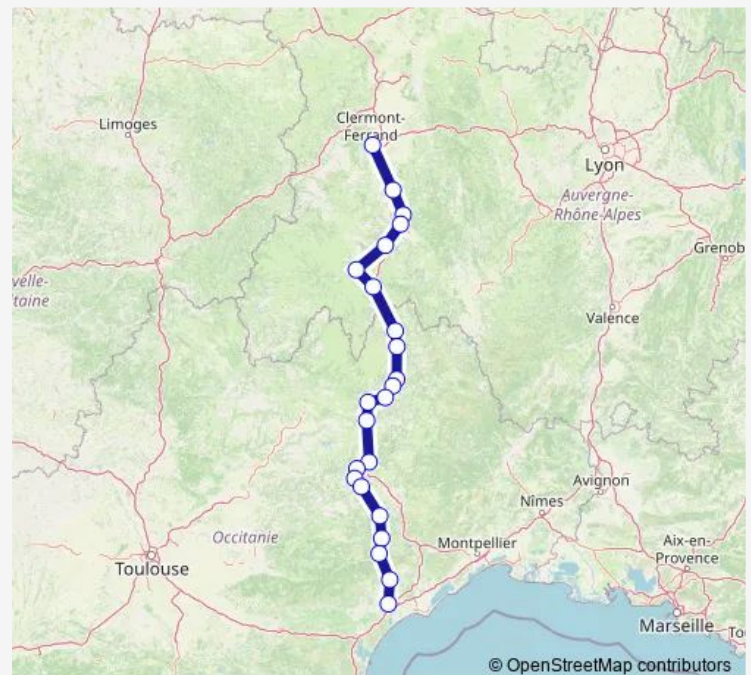

Direction

Clermont-Ferrand — Béziers

23 stops

[Open route schedule](#)

Clermont-Ferrand

Issoire

Brassac-les-Mines-Ste-Florine

Arvant

Saturday 12:51

Sunday 12:51

Route info

Direction: Clermont-Ferrand

Stops: 23

Trip Duration: 6 hour 41 min

Ic — 723a

Magalas

Béziers

Direction

Béziers — Clermont-Ferrand

23 stops

[Open route schedule](#)

Béziers

Magalas

Bédarieux

Wednesday 09:33

Thursday 09:33

Friday 09:33

Saturday 09:33

Sunday 09:33

Route info

Direction: Béziers

Stops: 23