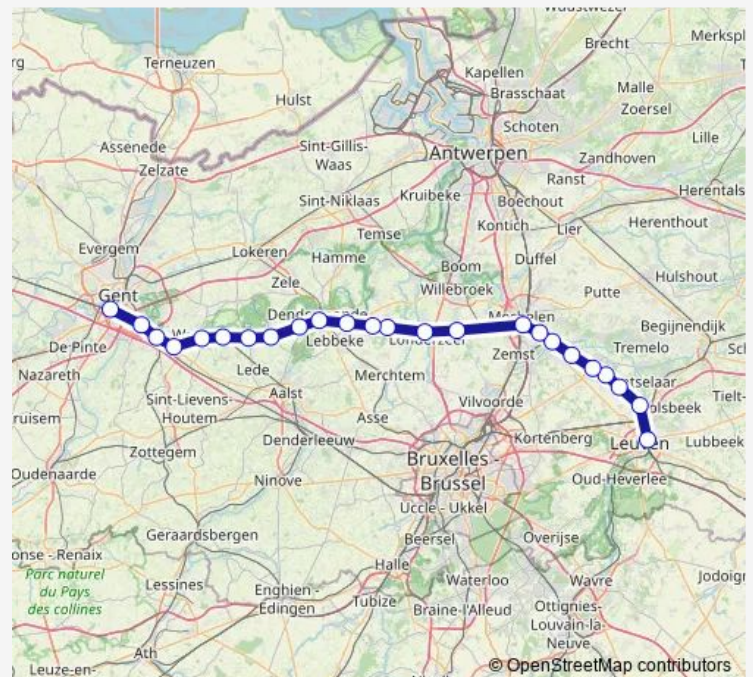

Inter Regional Rail Service Ic Louvain - Gand-Saint-Pierre

[Go to website](#)

Direction

Louvain — Gand-Saint-Pierre

24 stops

[Open route schedule](#)

Louvain

Wijgmaal

Schellebelle

Wetteren

Kwatrecht

Route schedule

Louvain — Gand-Saint-Pierre

Monday 05:46-21:46

Tuesday 05:46-21:46

Wednesday 05:46-21:46

Thursday 05:46-21:46

Friday 05:46-21:46

Saturday —

Sunday —

Route info

Direction: Louvain

Stops: 24

Trip Duration: 1 hour 18 min

Ic — Louvain - Gand-Saint-Pierre

Melle

Merelbeke

Gand-Saint-Pierre

Direction

Gand-Saint-Pierre — Louvain

24 stops

[Open route schedule](#)