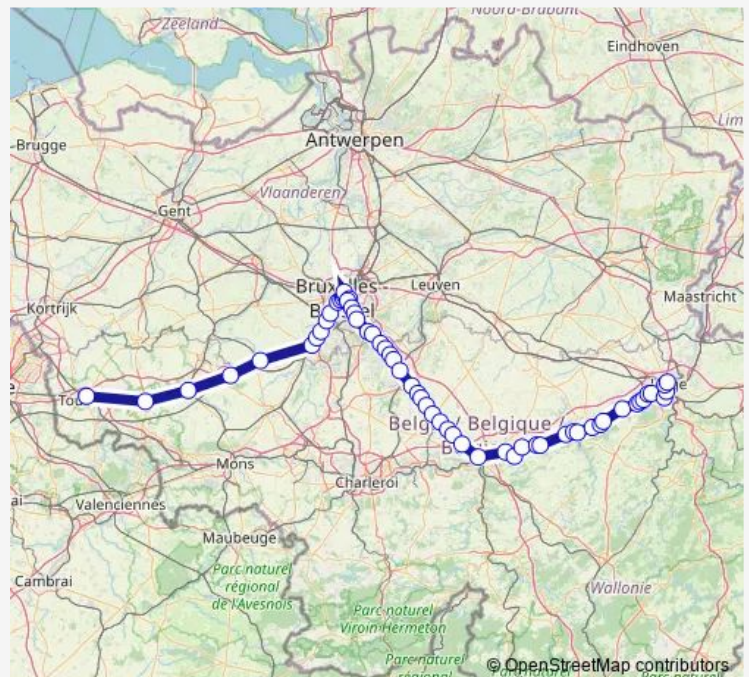

Thursday 14:51

Friday 14:51

Saturday —

Sunday —

Route info

Direction: Liège-Guillemins

Stops: 56

Trip Duration: 3 hour 10 min