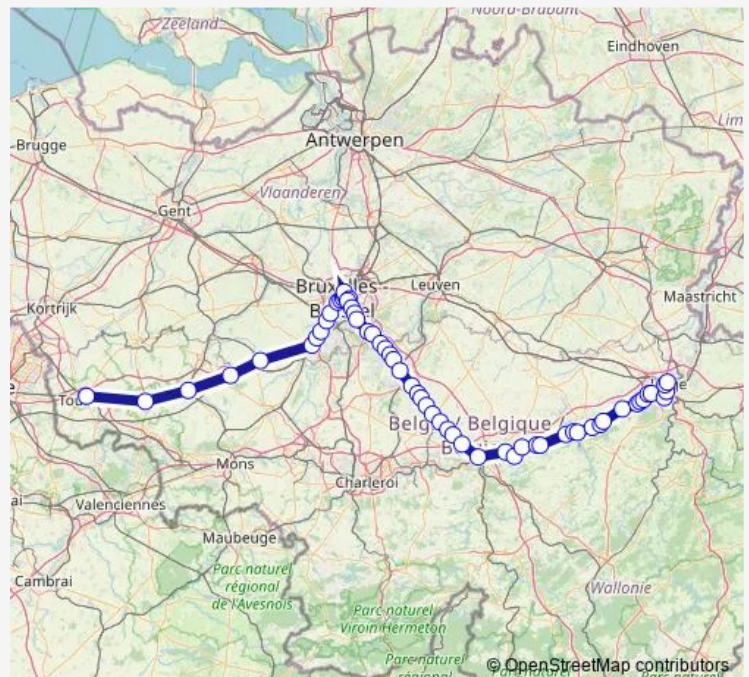

Thursday 14:51

Friday 14:51

Saturday —

Sunday —

Route info

Direction: Liège-Guillemins

Stops: 56

Trip Duration: 3 hour 10 min