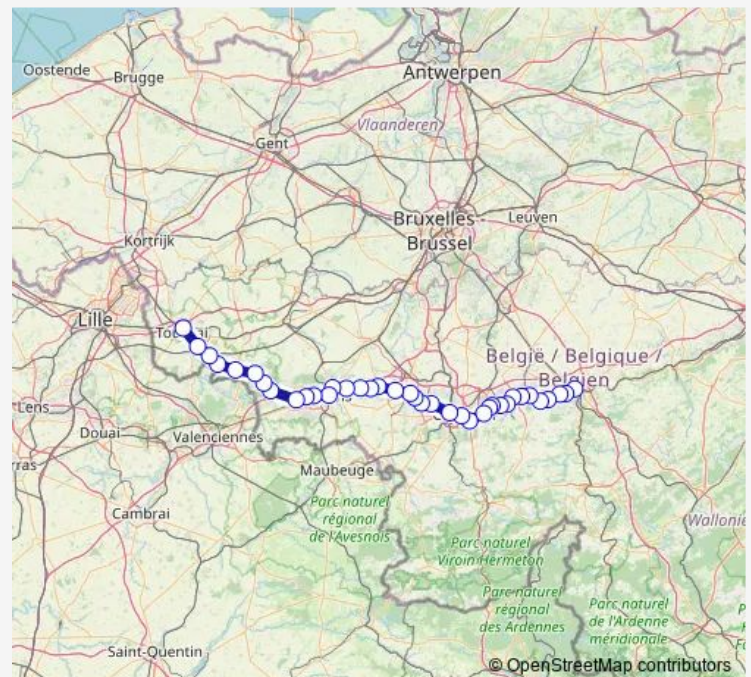

Thursday 07:44-21:43

Friday 07:44-21:43

Saturday —

Sunday —

Route info

Direction: Tournai

Stops: 38

Trip Duration: 1 hour 40 min