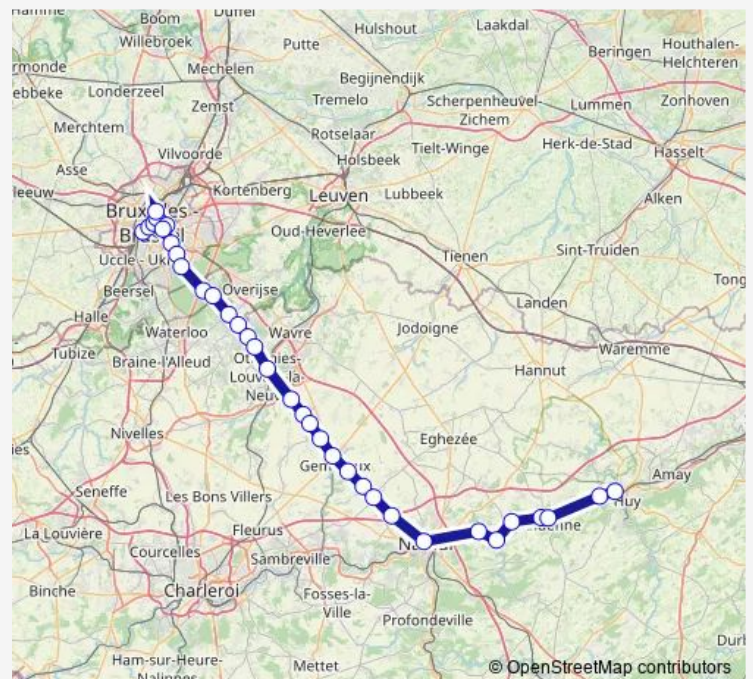

### Route schedule

Bruxelles-Midi — Statte

Monday 22:03

Tuesday 22:03

Wednesday 22:03

Thursday 22:03

Friday —

Saturday —

### Route info

Direction: Bruxelles-Midi

Stops: 34

Trip Duration: 1 hour 38 min

Ic — Bruxelles-Midi - Statte

Gembloux

Lonzée

Beuzet