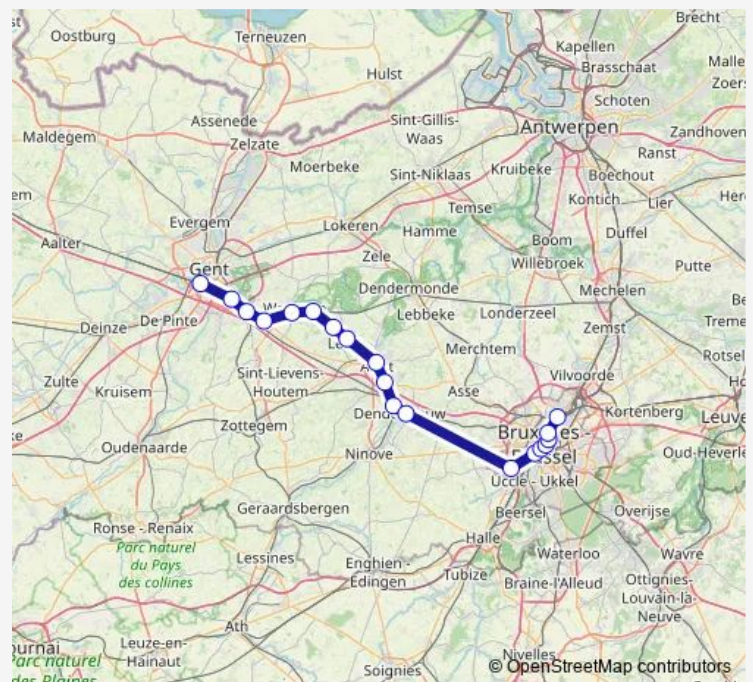

Schaerbeek

Route schedule

Gand-Saint-Pierre — Schaerbeek

Monday

—

Tuesday

—

Wednesday

—

Thursday

—

Friday

—

Saturday

06:13

Sunday

06:13-07:13

Route info

Direction: Gand-Saint-Pierre

Stops: 19

Trip Duration: 1 hour 12 min

■ IC — Schaerbeek - Gand-Saint-Pierre

Direction

Schaerbeek — Gand-Saint-Pierre

—

Saturday

21:34

Sunday

20:34-21:34

Route info

Direction: Schaerbeek

Stops: 19