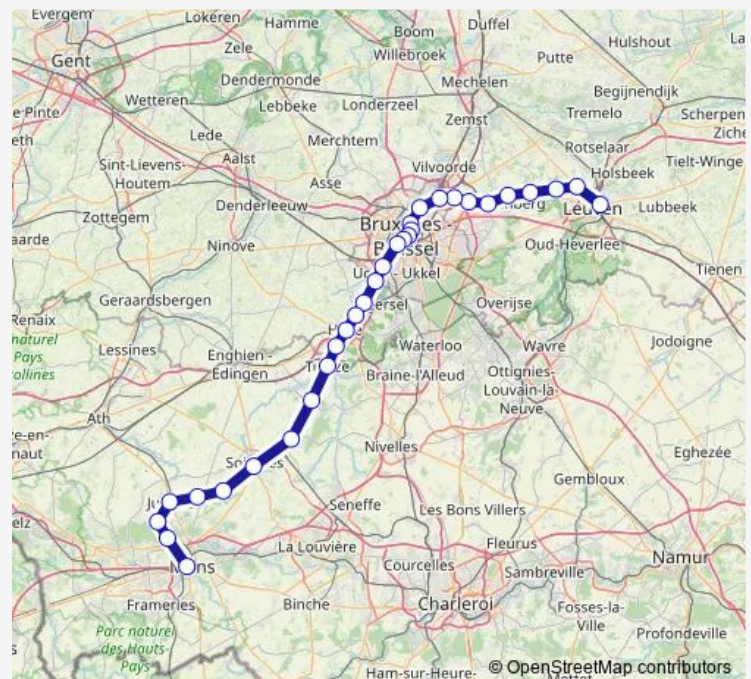

Thursday 22:50

Friday 22:50

Saturday —

Sunday —

Route info

Direction: Louvain

Stops: 31

Trip Duration: 1 hour 22 min

Ic — Louvain - Mons

Tubize

Hennuyères

Braine-le-Comte

Soignies

Neufvilles

Masnuy-Saint-Pierre

Jurbise