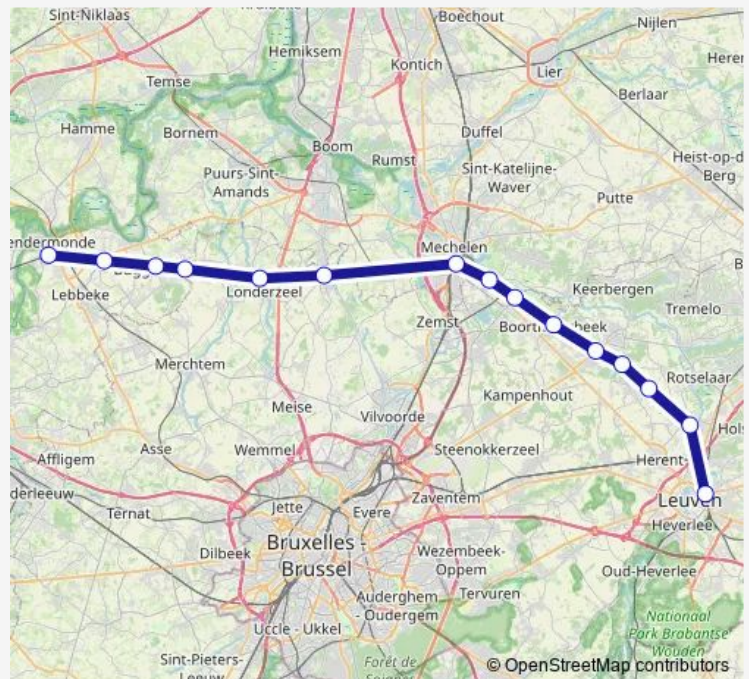

Buggenhout

Baasrode-Zuid

Termonde

### Route schedule

Louvain — Termonde

Monday 22:46

Tuesday 22:46

Wednesday 22:46

Thursday 22:46

Friday 22:46

Saturday —

### Route info

Direction: Louvain

Stops: 15

Trip Duration: 0 hour 50 min

Ic — Louvain - Termonde

**Direction**

Termonde — Louvain

15 stops