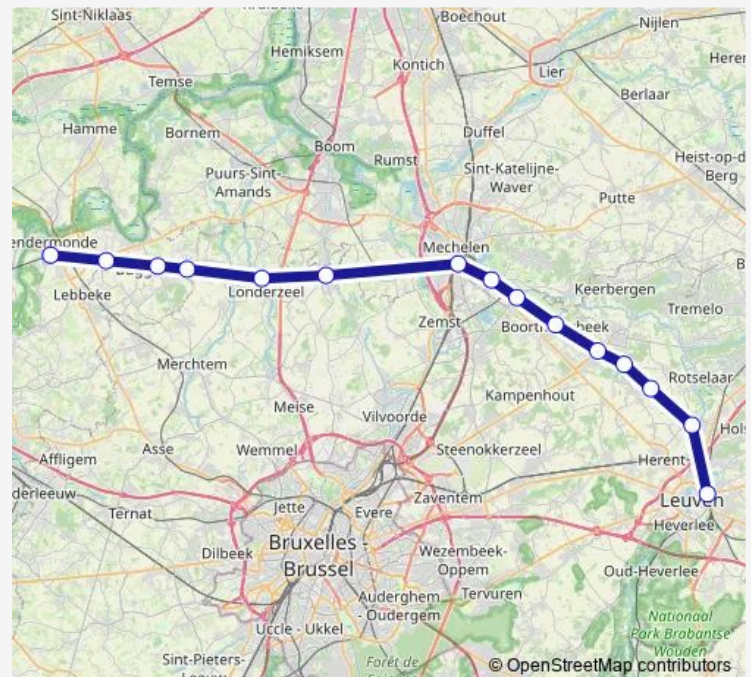

Inter Regional Rail Service IC Louvain - Termonde

[Go to website](#)

Direction

Louvain — Termonde

15 stops

[Open route schedule](#)

Louvain

Wijgmaal

Tuesday 22:46

Wednesday 22:46

Thursday 22:46

Friday 22:46

Saturday —

Sunday —

Route info

Direction: Louvain

Stops: 15

Trip Duration: 0 hour 50 min

■ IC — Louvain - Termonde

Direction

Termonde — Louvain

15 stops

[Open route schedule](#)

Termonde

Baasrode-Zuid

Buggenhout

Malderen

Londerzeel

Kapelle-op-den-Bos

Malines

Muizen

Hever