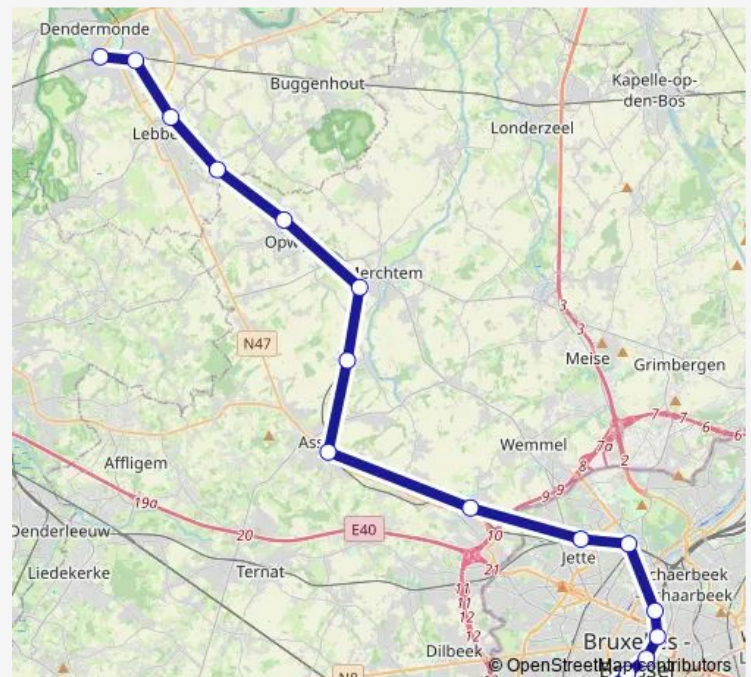

Inter Regional Rail Service IC Bruxelles-Midi - Termonde

[Go to website](#)

Direction

Termonde — Bruxelles-Midi

16 stops

[Open route schedule](#)

Termonde

Sint-Gillis

Lebbeke

Heizijde

Opwijk

Merchtem

Mollem

Asse

Zellik

Jette

Bockstael

Bruxelles-Nord

Bruxelles-Congrès

Bruxelles-Central

Bruxelles-Chapelle

Bruxelles-Midi

Route schedule

Termonde — Bruxelles-Midi

Monday 05:05-21:05

Tuesday 05:05-21:05

Wednesday —

Thursday 05:05-21:05

Friday 05:05-21:05

Saturday 05:05-21:05

Sunday 05:05-21:05

Route info

Direction: Termonde

Stops: 16

Trip Duration: 0 hour 38 min

■ IC — Bruxelles-Midi - Termonde