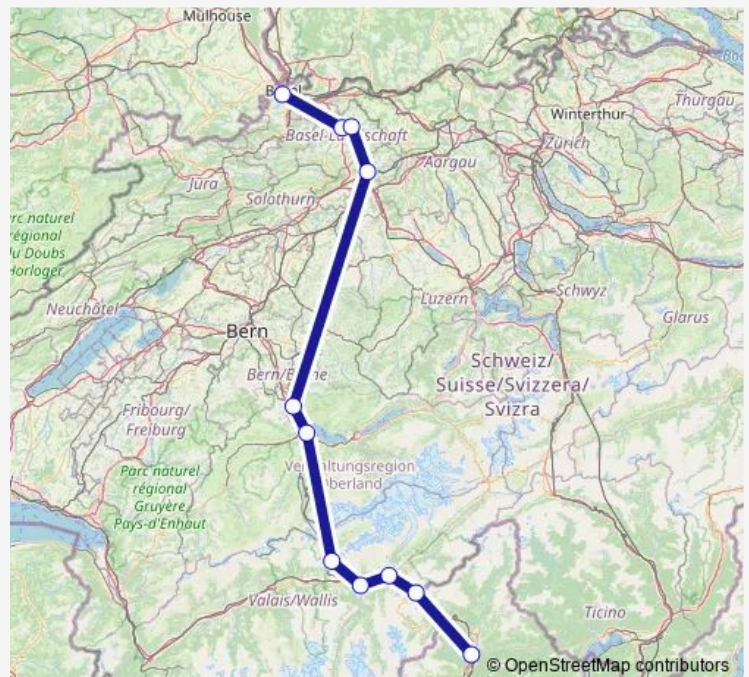

Thun

Spiez

Lötschberg-Basistunnel

Visp

Brig

Simplontunnel

Domodossola (I)

### Route schedule

Basel Sbb — Domodossola (I)

Monday	—
Tuesday	—
Wednesday	—
Thursday	—
Friday	—
Saturday	12:30
Sunday	—

### Route info

Direction: Basel Sbb

Stops: 11

Trip Duration: 2 hour 38 min

IC Rail time schedules and route maps are available in an offline PDF at [busmaps.com](https://busmaps.com). Use the [busmaps.com](https://busmaps.com) website to see live bus times, train schedule or subway schedule, and step-by-step directions for all public transit in Sissach