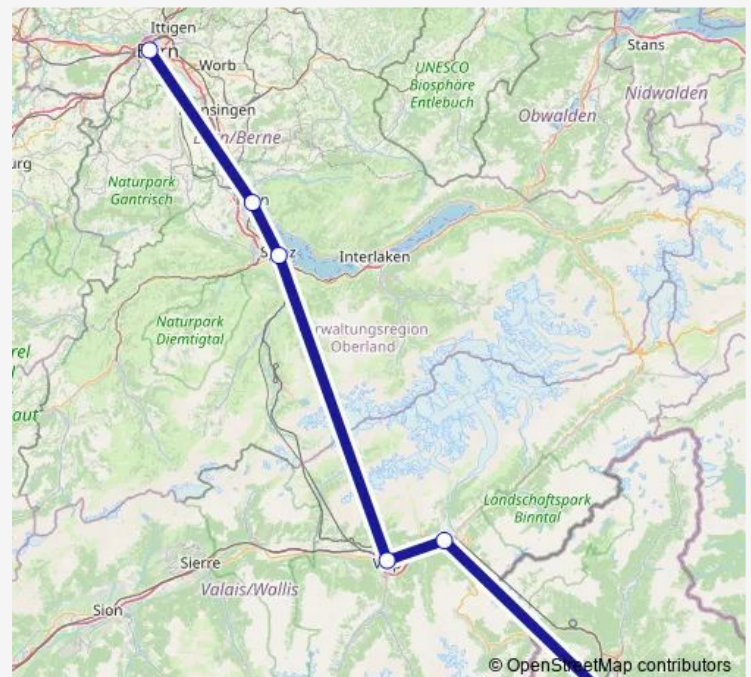

Frutigen

Spiez

Thun

Olten

Aarau

Zürich Hb

Route schedule

Brig — Zürich Hb

Monday	—
Tuesday	—
Wednesday	—
Thursday	—
Friday	—
Saturday	—
Sunday	16:18

Route info

Direction: Brig

Stops: 8

Trip Duration: 2 hour 14 min

■ IC

Direction

Bern — Brig

5 stops

[Open route schedule](#)

Bern

Thun

Spiez

Visp

Brig

Route schedule

Route info

Direction: Domodossola (I)

Stops: 6

Trip Duration: 1 hour 40 min

Direction

Brig — Bern

5 stops

[Open route schedule](#)