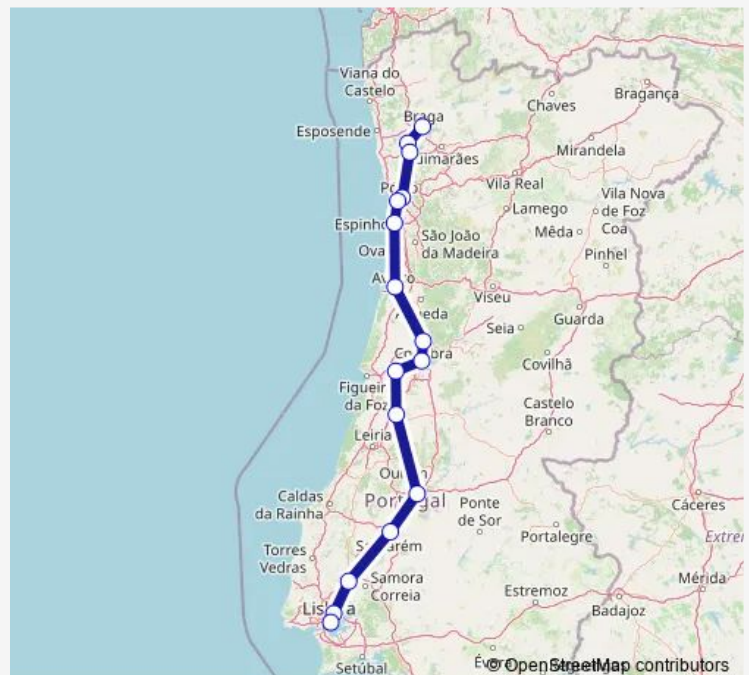

Tuesday 10:06-14:06

Wednesday 10:06-14:06

Thursday 10:06-14:06

Friday 10:06-14:06

Saturday 10:06-14:06

Sunday 10:06-14:06

Route info

Direction: Braga

Stops: 16

Trip Duration: 3 hour 54 min

IC

Direction

Lisboa Santa Apolonia — Braga

16 stops

[Open route schedule](#)

Lisboa Santa Apolonia

Lisboa Oriente

Vila Franca de Xira

Santarem

Entroncamento

Caxarias

Pombal

Coimbra-B

Aveiro