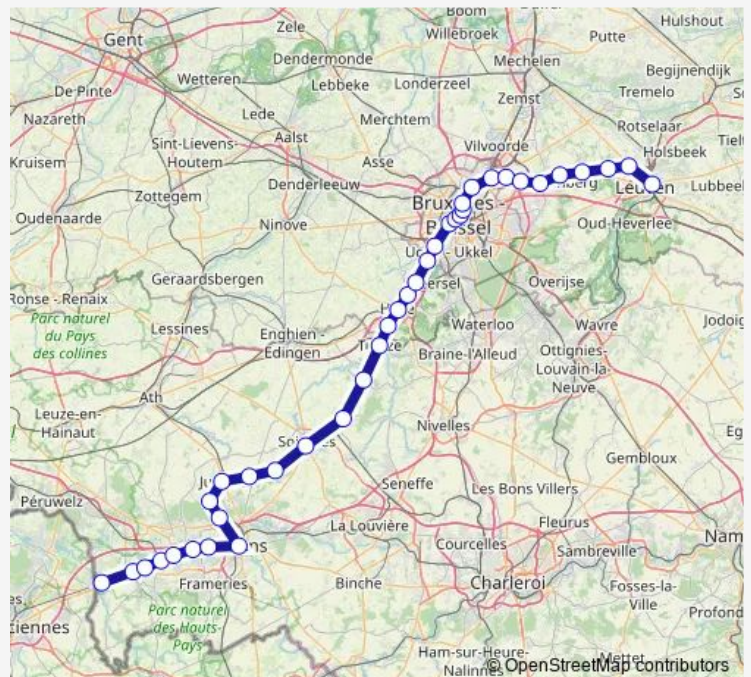

### Route schedule

Louvain — Quiévrain

Monday —

Tuesday 05:50-18:50

Wednesday 05:50-18:50

Thursday 05:50-18:50

Friday 05:50-18:50

Saturday —

### Route info

Direction: Louvain

Stops: 38

Trip Duration: 2 hour 0 min

Ic — Louvain - Quiévrain

Tubize

Hennuyères

Braine-le-Comte