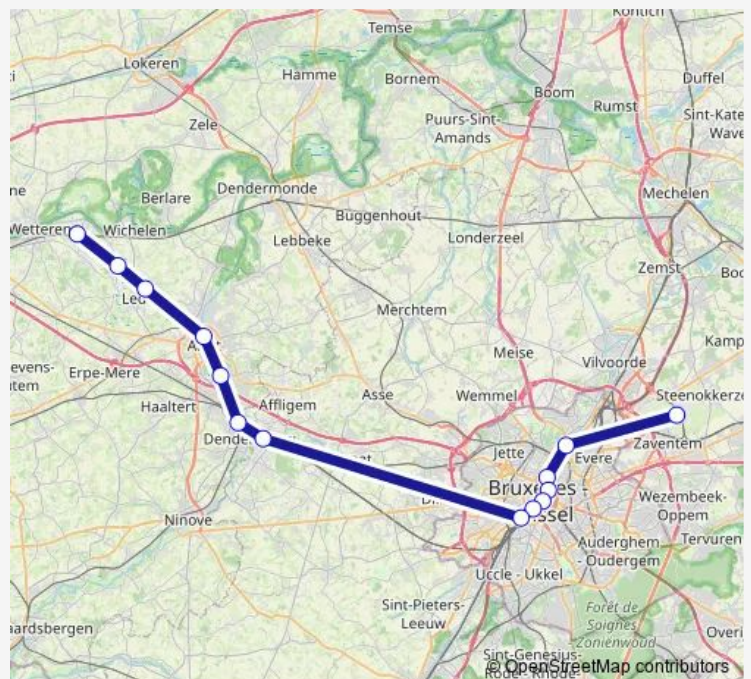

Alost

Lede

Serskamp

Schellebelle

Route schedule

Brussels Airport-Zaventem — Schellebelle

Monday

—

Saturday

—

Sunday

—

Route info

Direction: Brussels Airport-Zaventem

Stops: 14

Trip Duration: 1 hour 4 min

■ IC — Brussels Airport-Zaventem - Schellebelle

IC Inter Regional Rail Service time schedules and route maps are available in an offline PDF at busmaps.com. Use the busmaps.com website to see live bus times, train schedule or subway schedule, and step-by-step directions for all public transit in Brussels