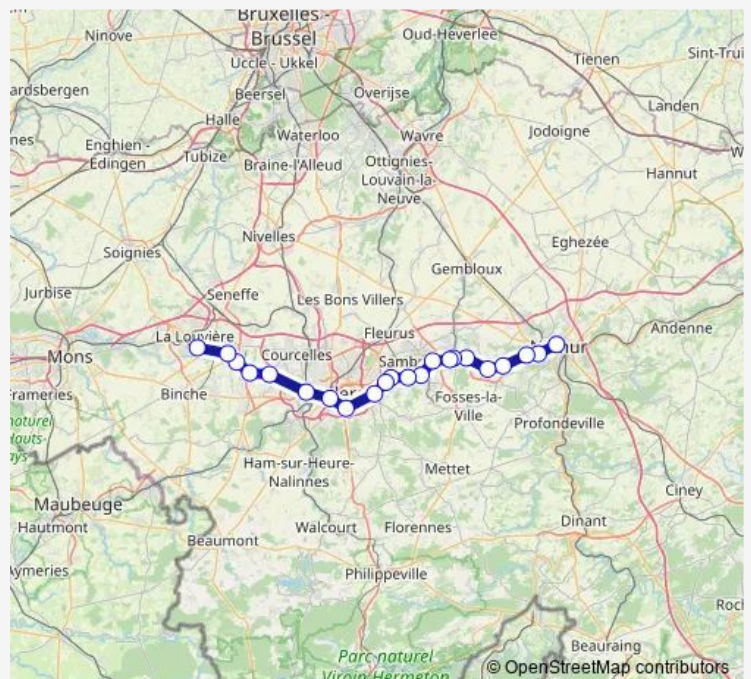

Inter Regional Rail Service IC Namur - La Louvière-Sud

[Go to website](#)

Direction

Namur — La Louvière-Sud

22 stops

[Open route schedule](#)

- Namur
- Ronet
- Flawinne
- Floreffe
- Franière
- Moustier
- Ham-sur-Sambre
- Jemeppe-sur-Sambre
- Auvelais
- Tamines
- Aiseau
- Farciennes
- Le Campinaire
- Châtelet
- Couillet
- Charleroi-Central
- Marchienne-au-Pont
- Forchies
- Piéton
- Carnières
- Morlanwelz

Route schedule

Namur — La Louvière-Sud

| | |
|-----------|-------|
| Monday | — |
| Tuesday | — |
| Wednesday | — |
| Thursday | — |
| Friday | — |
| Saturday | 06:33 |
| Sunday | 06:33 |

Route info

Direction: Namur

Stops: 22

Trip Duration: 0 hour 53 min

■ IC — Namur - La Louvière-Sud

Direction

La Louvière-Sud — Namur

22 stops

[Open route schedule](#)

La Louvière-Sud

—

Saturday

22:34

Sunday

—

Route info

Direction: La Louvière-Sud

Stops: 22