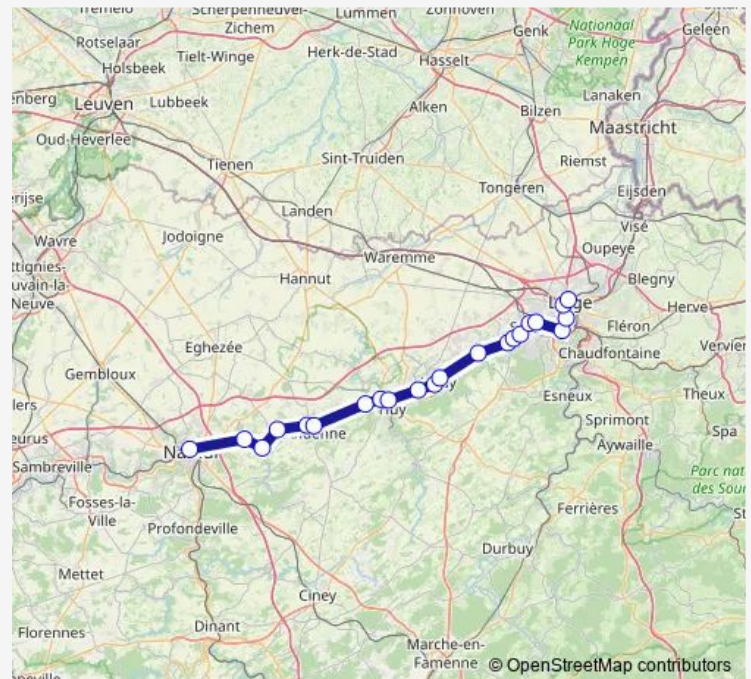

Thursday 06:20

Friday 06:20

Saturday —

Sunday —

Route info

Direction: Namur

Stops: 22

Trip Duration: 0 hour 59 min

■ IC — Liège-Saint-Lambert - Namur

Direction

Liège-Saint-Lambert — Namur

22 stops

[Open route schedule](#)

Liège-Saint-Lambert

Liège-Carré

Liège-Guillemins

Thursday 21:41

Friday 21:41

Saturday —

Sunday —

Route info

Direction: Liège-Saint-Lambert

Stops: 22

Trip Duration: 1 hour 0 min