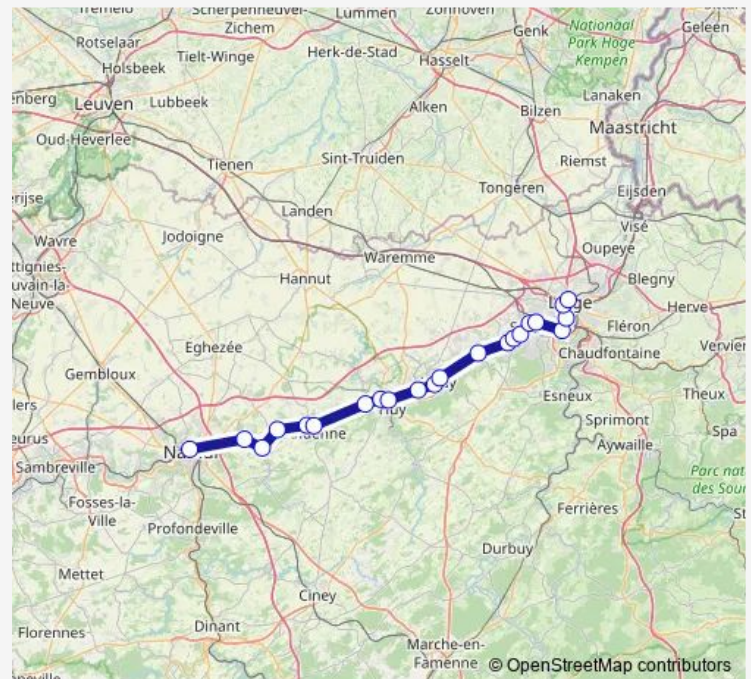

Thursday 06:19-06:20

Friday 06:19-06:20

Saturday —

Sunday —

Route info

Direction: Namur

Stops: 22

Trip Duration: 0 hour 59 min

Thursday 08:41-21:41

Friday 08:41-21:41

Saturday —

Sunday —

Route info

Direction: Liège-Saint-Lambert

Stops: 22

Trip Duration: 1 hour 1 min