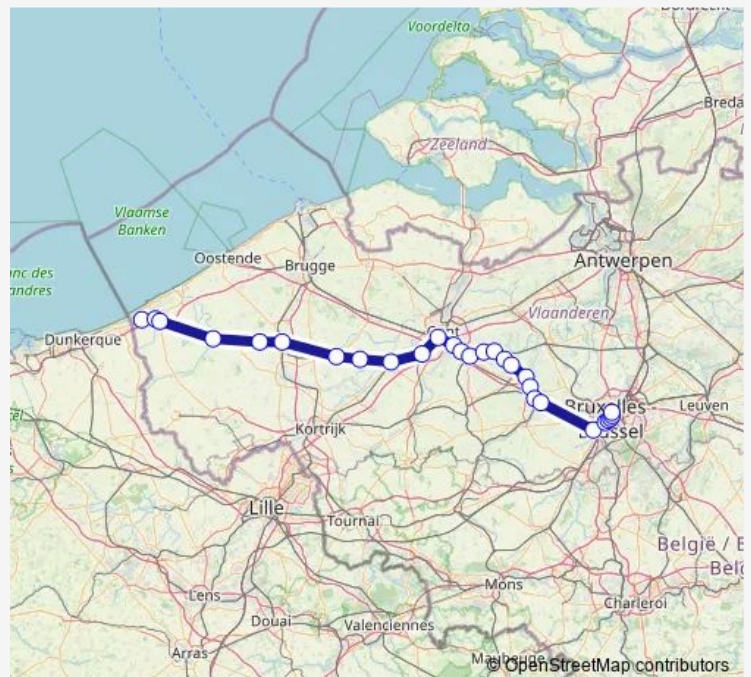

Inter Regional Rail Service Ic Bruxelles-Nord - La Panne

[Go to website](#)

Direction

Bruxelles-Nord — La Panne

31 stops

[Open route schedule](#)

Bruxelles-Nord

Bruxelles-Congrès

Bruxelles-Central

Bruxelles-Chapelle

Bruxelles-Midi

Liedekerke

Denderleeuw

Erembodegem

Alost

Lede

Serskamp

Schellebelle

Wetteren

Kwatrecht

Melle

Merelbeke

Gand-Saint-Pierre

De Pinte

Deinze

Waregem

Harelbeke

Route schedule

Bruxelles-Nord — La Panne

Monday —

Tuesday —

Wednesday —

Thursday —

Friday —

Saturday —

Sunday 05:40-19:42

Route info

Direction: Bruxelles-Nord

Stops: 31

Trip Duration: 2 hour 40 min

Ic — Bruxelles-Nord - La Panne