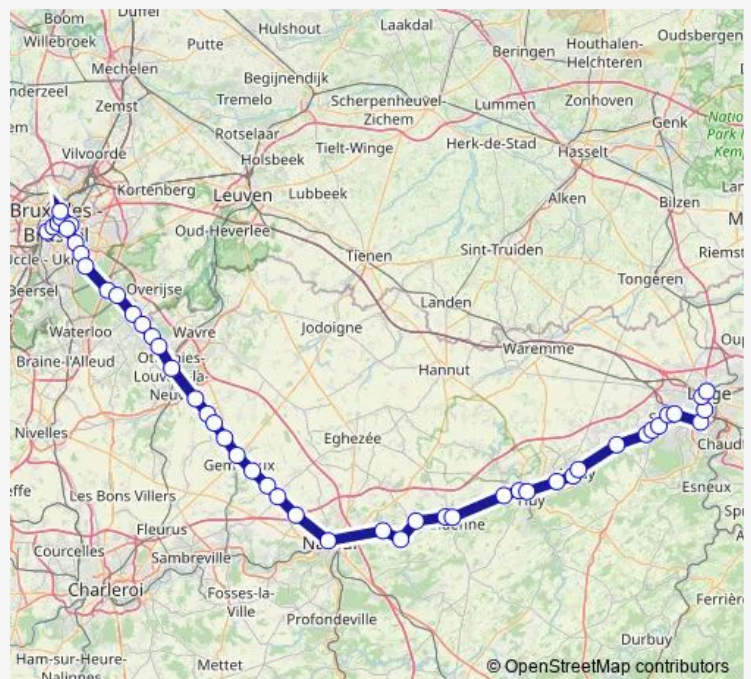

Thursday 06:03-22:03

Friday 06:03-22:03

Saturday —

Sunday —

Route info

Direction: Bruxelles-Midi

Stops: 48

Trip Duration: 2 hour 16 min