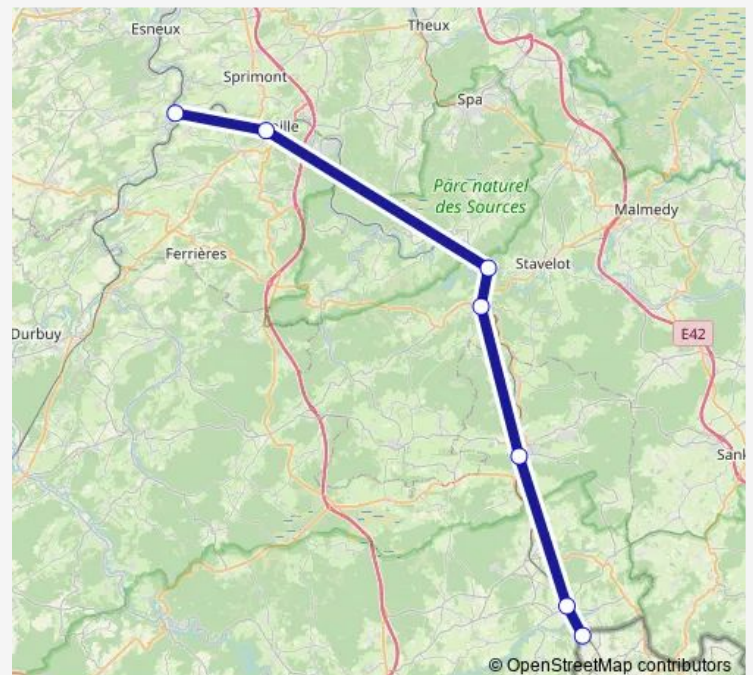

Inter Regional Rail Service IC Luxembourg (LU) - Rivage

[Go to website](#)

Direction

Gouvy-Frontière — Rivage

7 stops

[Open route schedule](#)

Gouvy-Frontière

Gouvy

Tuesday —

Wednesday —

Thursday —

Friday —

Saturday 08:38-22:38

Sunday 08:38-14:38

Route info

Direction: Gouvy-Frontière

Stops: 7

Trip Duration: 0 hour 52 min

■ IC — Luxembourg (LU) - Rivage

Direction

Rivage — Troisvierges (Lu)

8 stops

[Open route schedule](#)

Rivage
Aywaille
Coo
Trois-Ponts
Vielsalm
Gouvy
Gouvy-Frontière
Troisvierges (Lu)

Route schedule

Rivage — Troisvierges (Lu)

Monday	—
Tuesday	—
Wednesday	—
Thursday	—
Friday	—
Saturday	06:32-20:32
Sunday	06:32-16:32

Route info

Direction: Rivage

Stops: 8

Trip Duration: 1 hour 3 min

IC Inter Regional Rail Service time schedules and route maps are available in an offline PDF at busmaps.com. Use the busmaps.com website to see live bus times, train schedule or subway schedule, and step-by-step directions for all public transit in Troisvierges