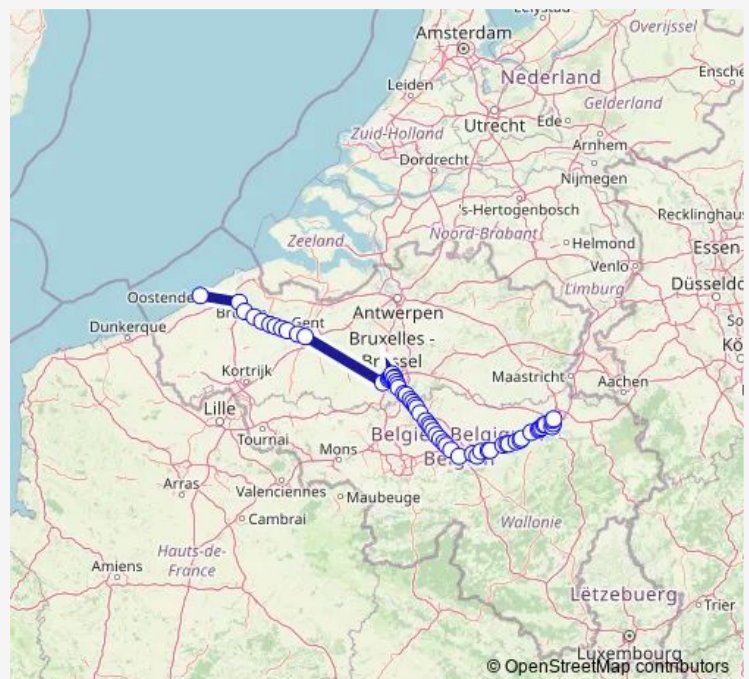

Inter Regional Rail Service IC Liège-Saint-Lambert - Ostende

[Go to website](#)

Direction

Ostende — Liège-Saint-Lambert

60 stops

[Open route schedule](#)

Ostende

Bruges

Bruxelles-Luxembourg

Etterbeek

Watermael

Route schedule

Ostende — Liège-Saint-Lambert

Monday 17:48

Tuesday 17:48

Wednesday 17:48

Thursday 17:48

Friday 17:48

Saturday —

Sunday —

Route info

Direction: Ostende

Stops: 60

Trip Duration: 3 hour 31 min

■ IC — Liège-Saint-Lambert - Ostende

Boitsfort

Groenendaal

Hoeilaart

La Hulpe

Genvval

Rixensart

Profondsart