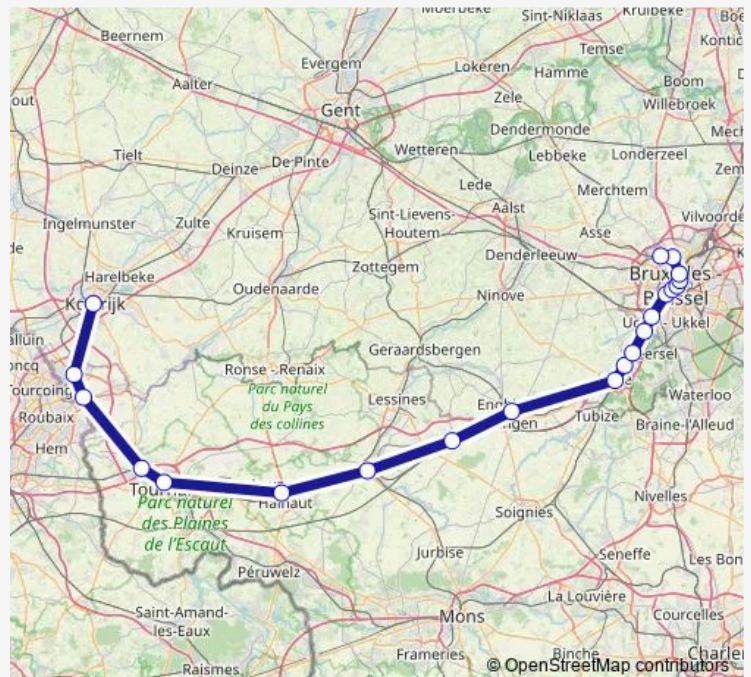

Inter Regional Rail Service IC Jette - Courtrai

[Go to website](#)

Direction

Courtrai — Jette

21 stops

[Open route schedule](#)

Courtrai

Mouscron

Bruxelles-Nord

Bockstael

Jette

Route schedule

Courtrai — Jette

Monday	—
Tuesday	21:38
Wednesday	21:38
Thursday	21:38
Friday	21:38
Saturday	—
Sunday	—

Route info

Direction: Courtrai

Stops: 21

Trip Duration: 1 hour 58 min

■ IC — Jette - Courtrai

IC Inter Regional Rail Service time schedules and route maps are available in an offline PDF at busmaps.com. Use the busmaps.com website to see live bus times, train schedule or subway schedule, and step-by-step directions for all public transit in Brussels